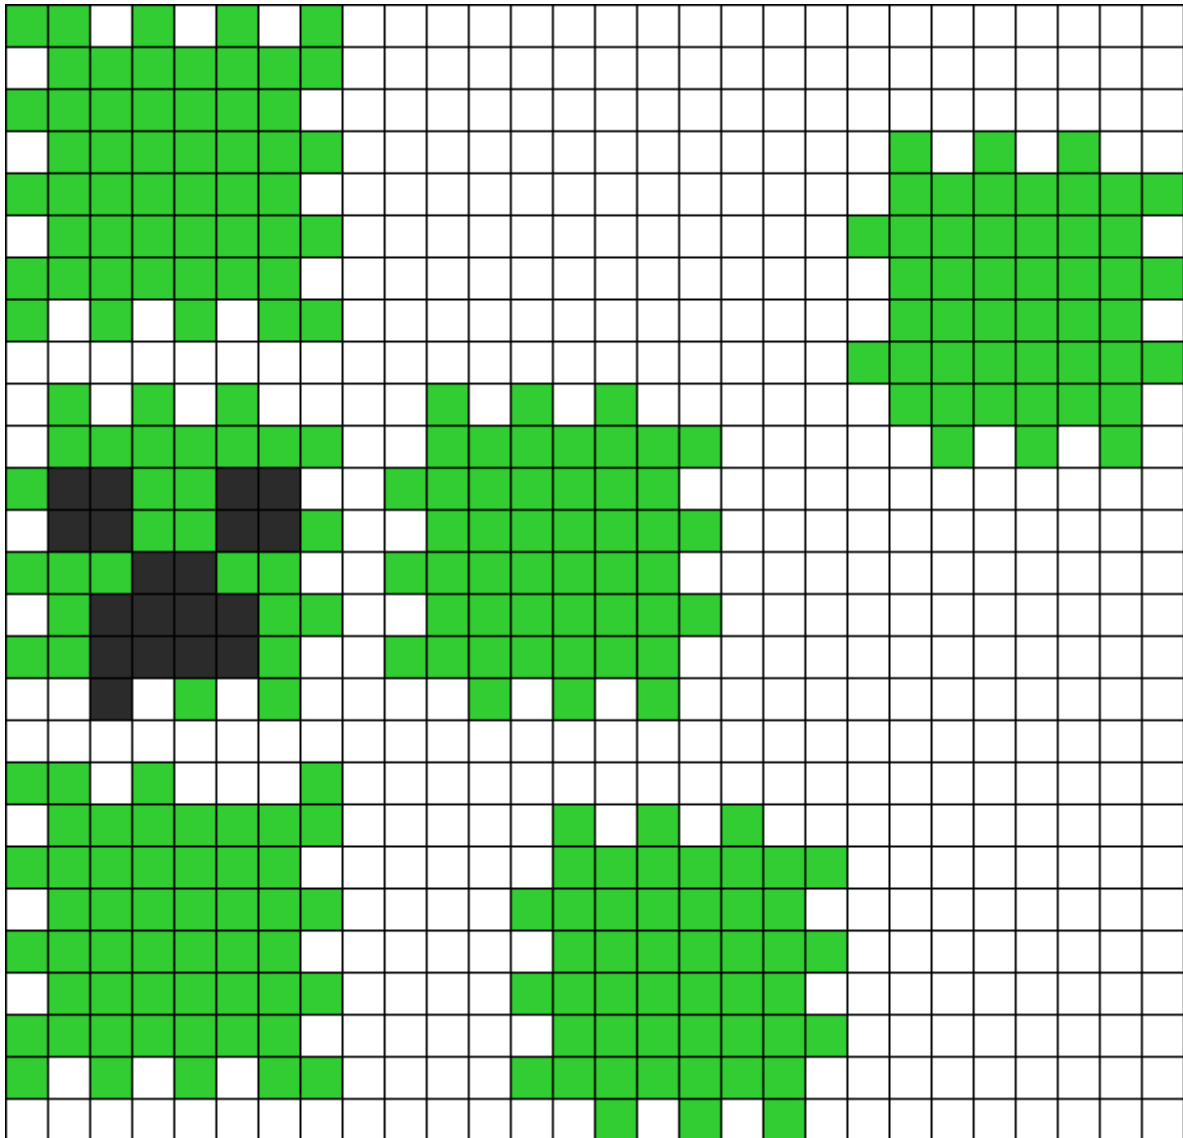

Creeper Face Kandi Pattern

Created by: flutterbug

28 columns wide x 27 rows tall

275

19