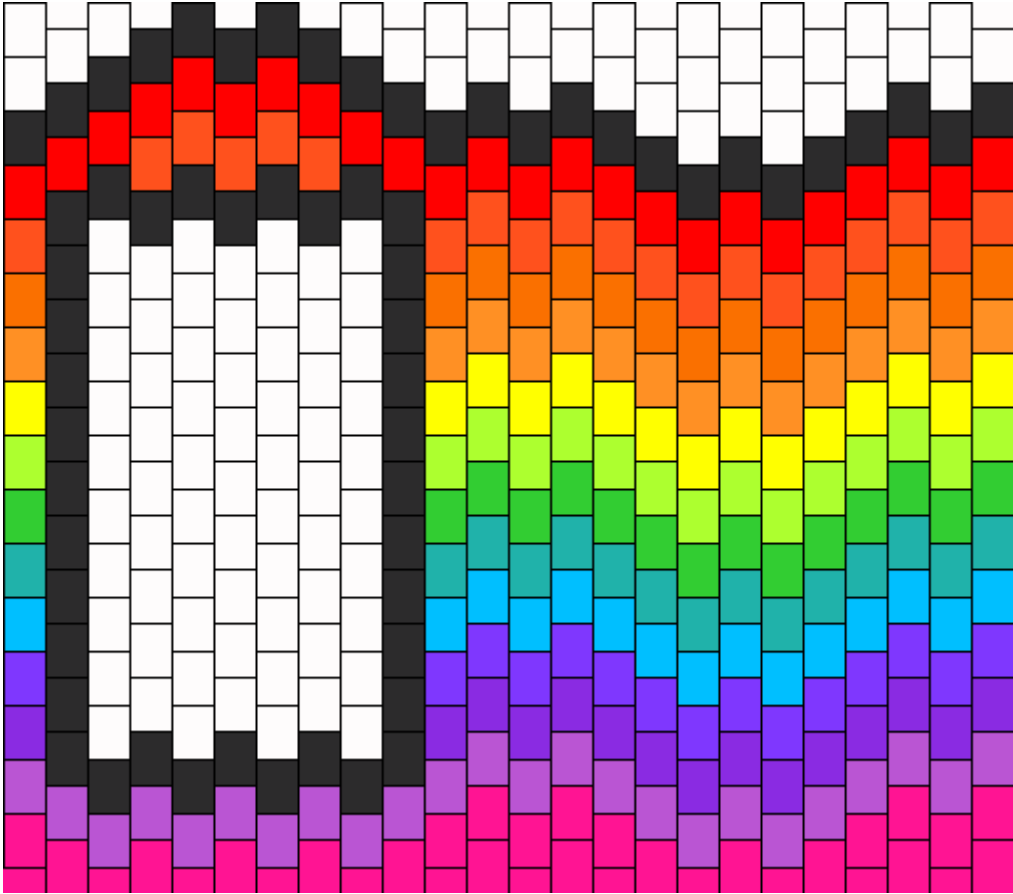

# Rainbow Wave Ipod Touch Case Kandi Pattern

Created by: VampireKitten  
 24 columns wide x 16 rows tall

113	60	24	20	15	15	15	15	15	15	15	15	15
24	34											