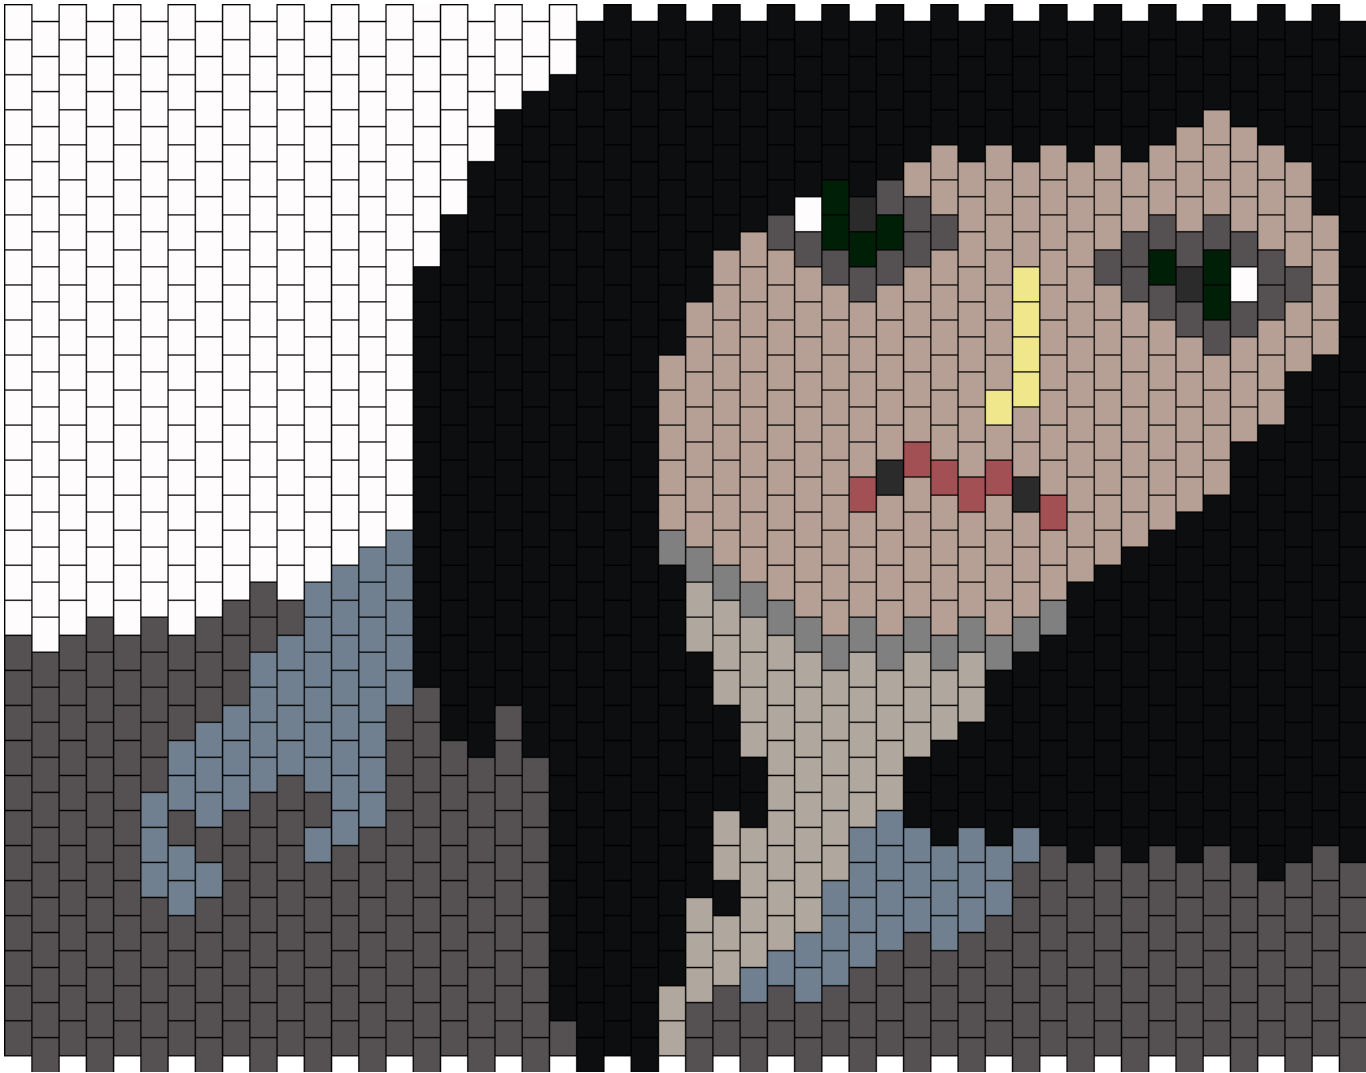

Ricky Olsen Miw Panel Kandi Pattern

Created by: kandibvb
50 columns wide x 30 rows tall

4	497	329	220	6	5	7	280	77	15	61
---	-----	-----	-----	---	---	---	-----	----	----	----