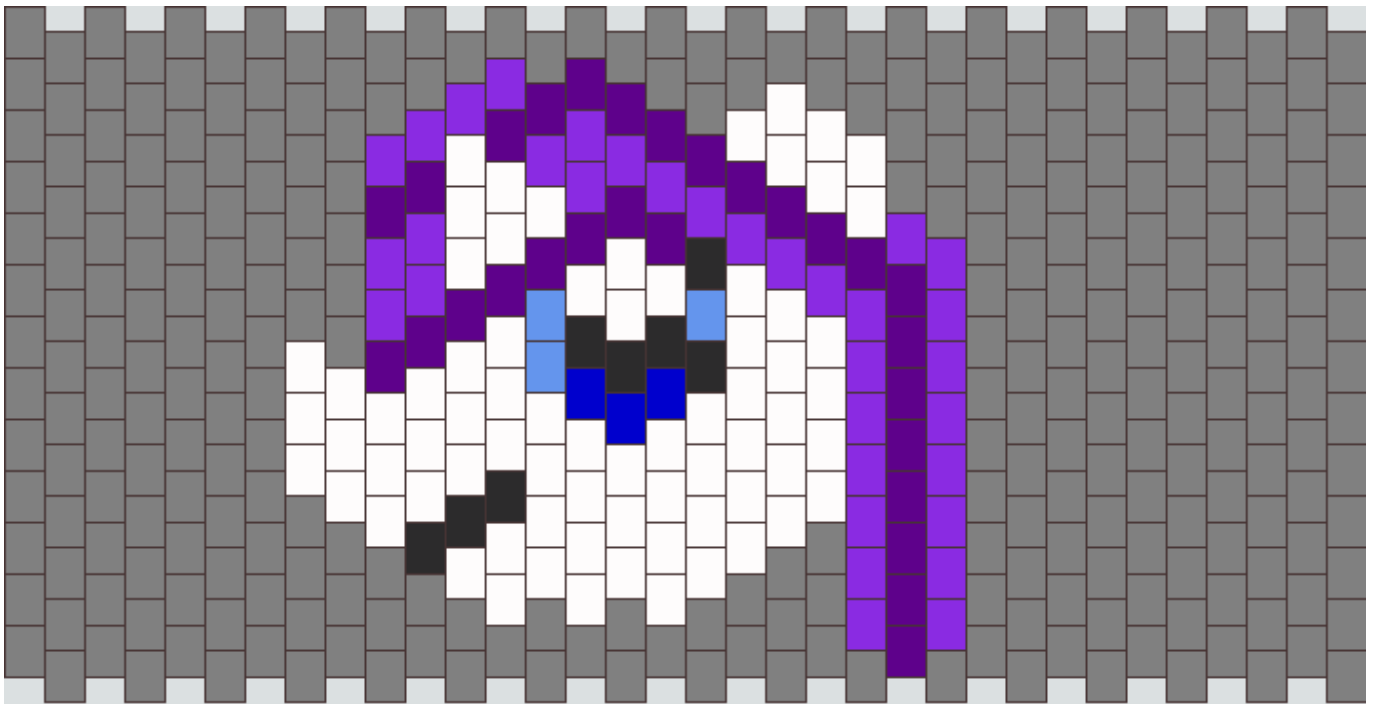

Rarity Peyote Stitch Head Kandi Pattern

Created by: lita

34 columns wide x 13 rows tall

72	8	295	33	28	3	3
----	---	-----	----	----	---	---