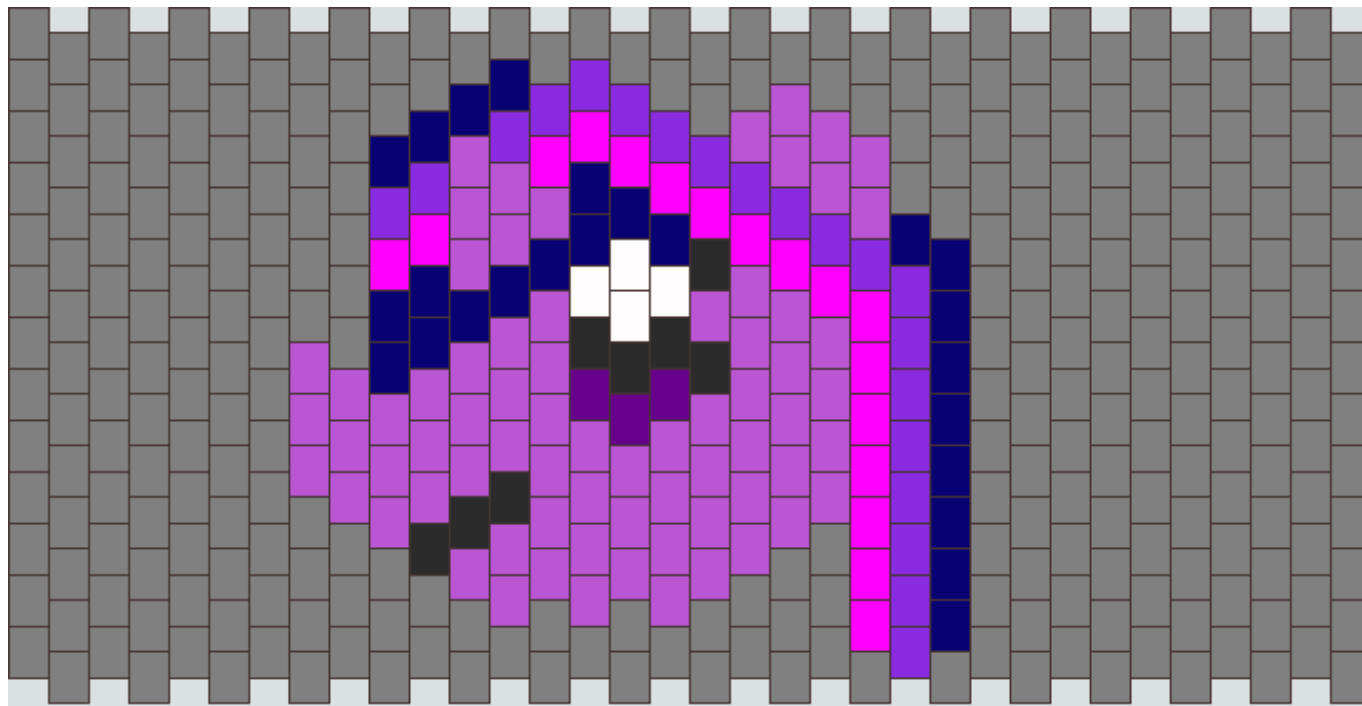

Twilight Sparkle Peyote Stitch Head Kandi Pattern

Created by: lita

34 columns wide x 13 rows tall

4	8	295	20	24	17	71	3
---	---	-----	----	----	----	----	---