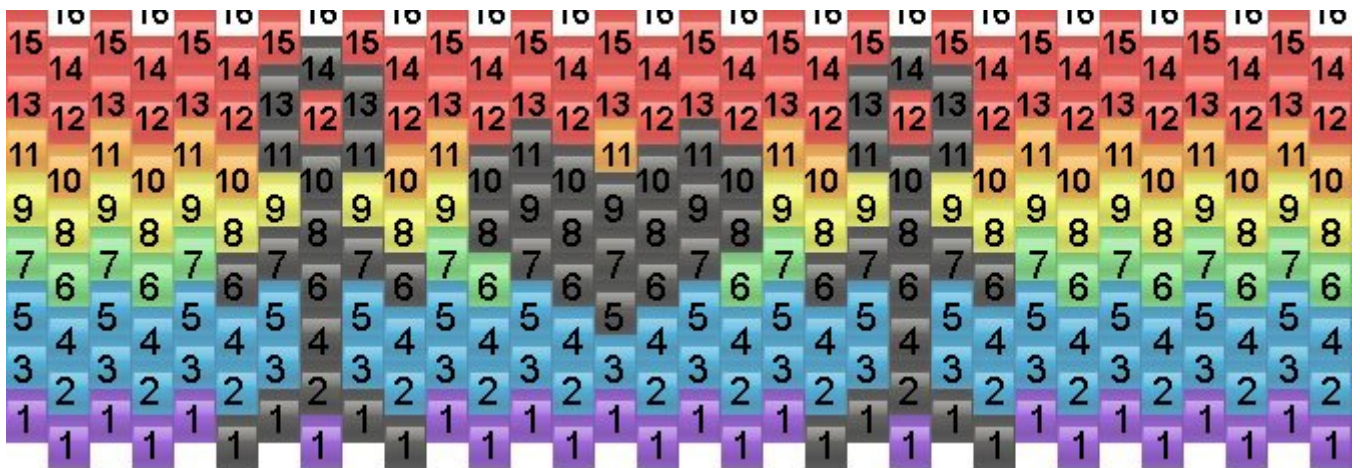

Gay Love Kandi Pattern

Created by: Crumpet

32 columns wide x 8 rows tall

0