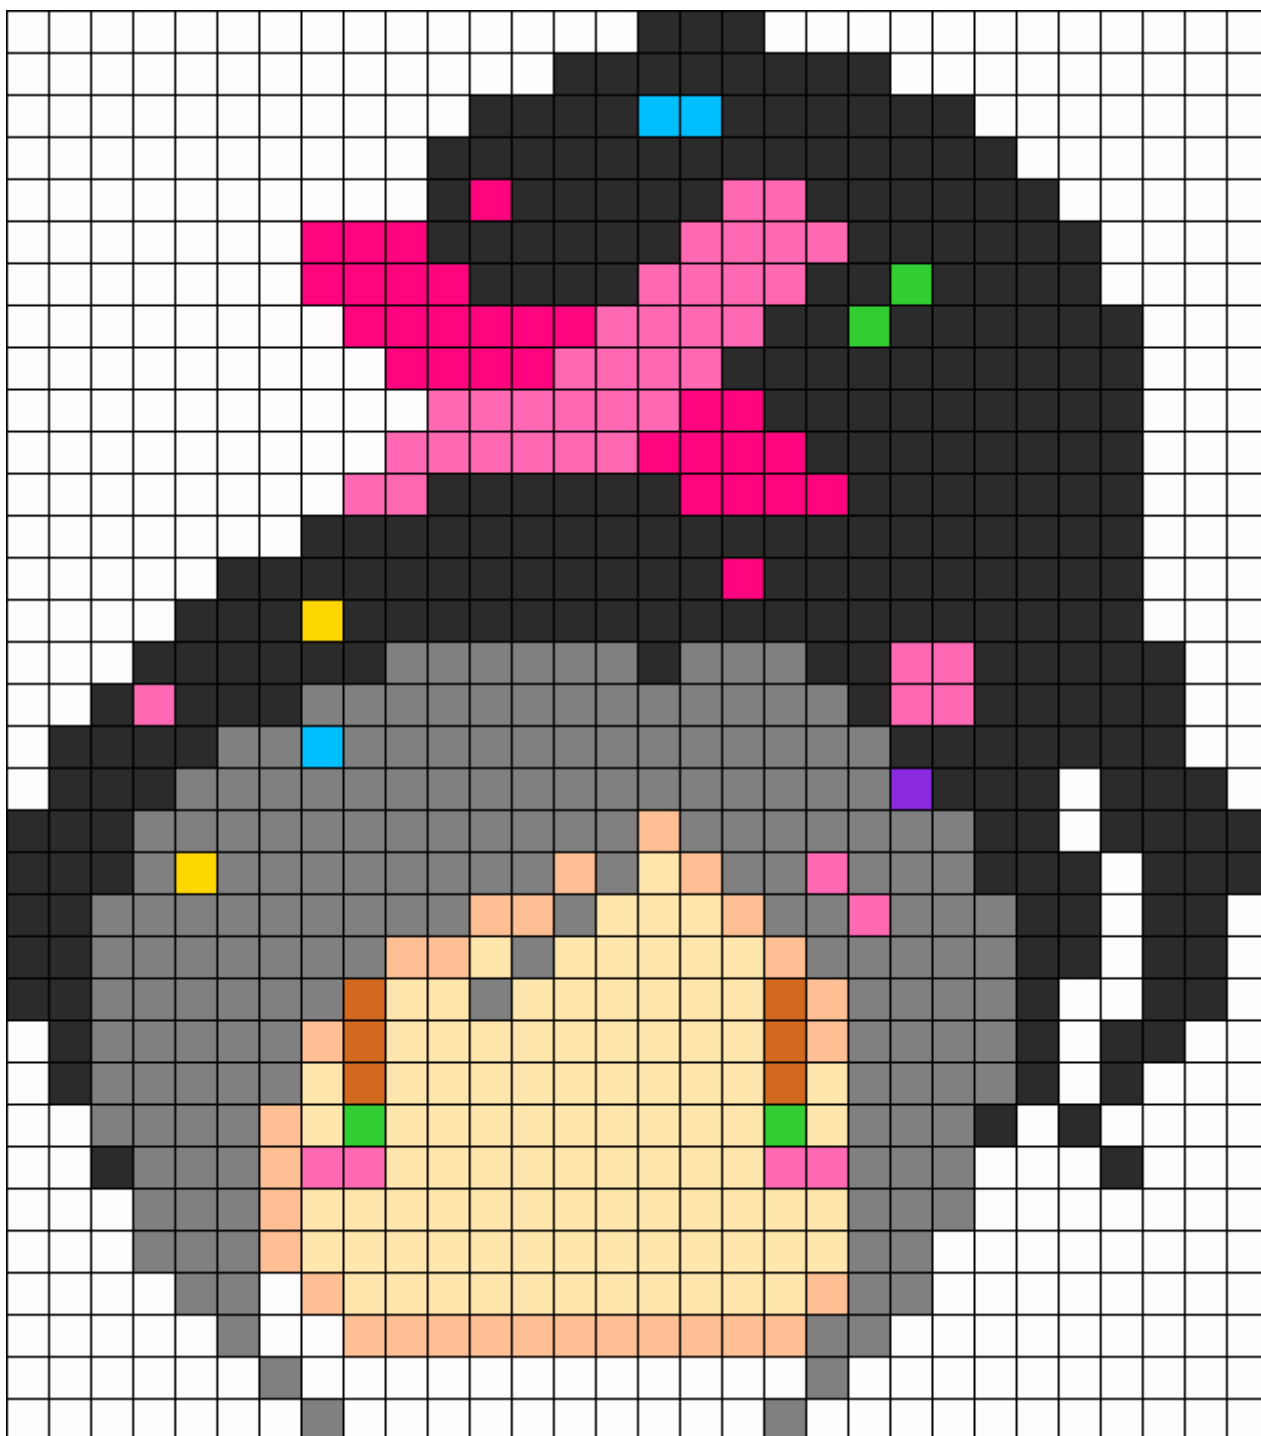

Vanellope Von Schweetz Perler Kandi Pattern

Created by: Killer

30 columns wide x 34 rows tall

358	270	180	43	29	2	3	1	4	6	29	95
-----	-----	-----	----	----	---	---	---	---	---	----	----