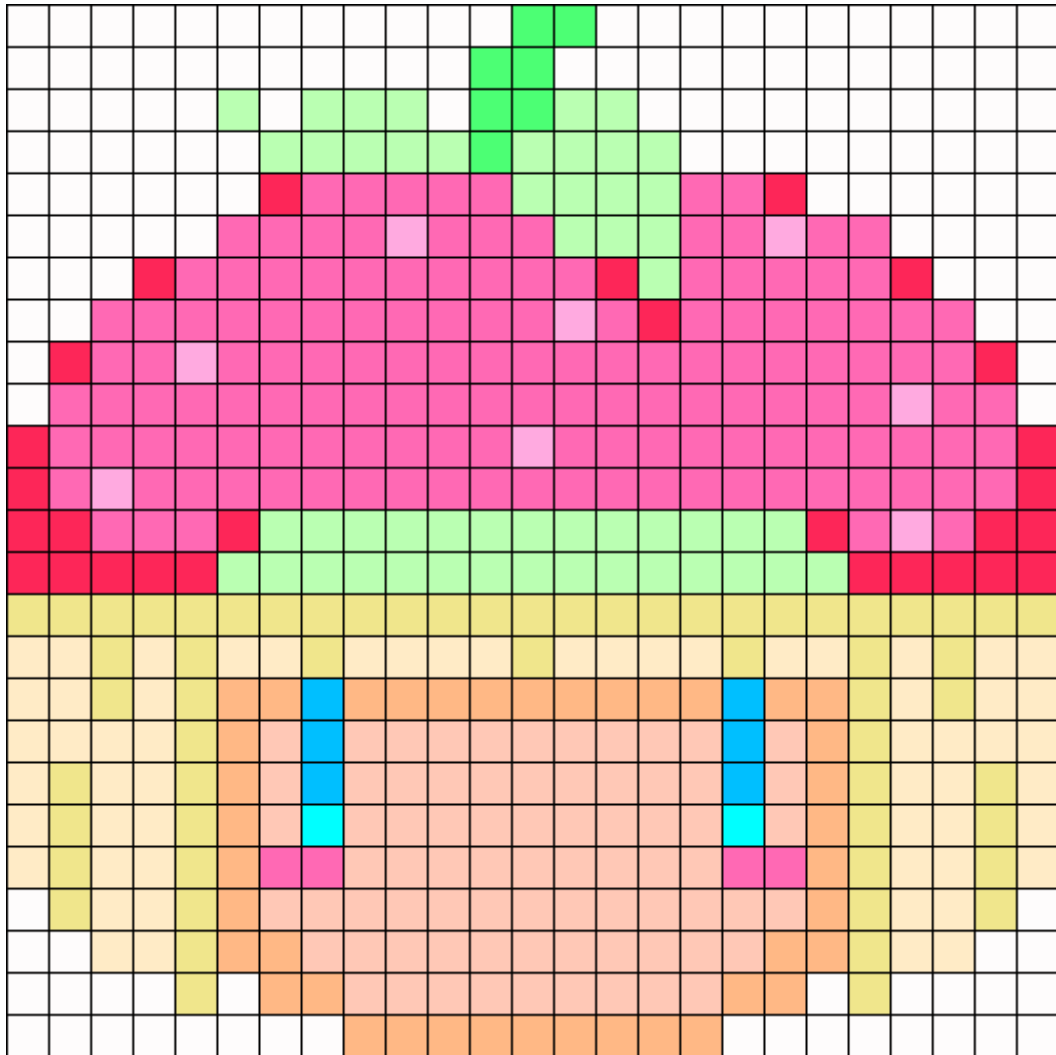

# Taffyta Muttonfudge Perler Kandi Pattern

Created by: Killer

25 columns wide x 25 rows tall

145

7

51

28

147

8

58

58

40

75

6

2