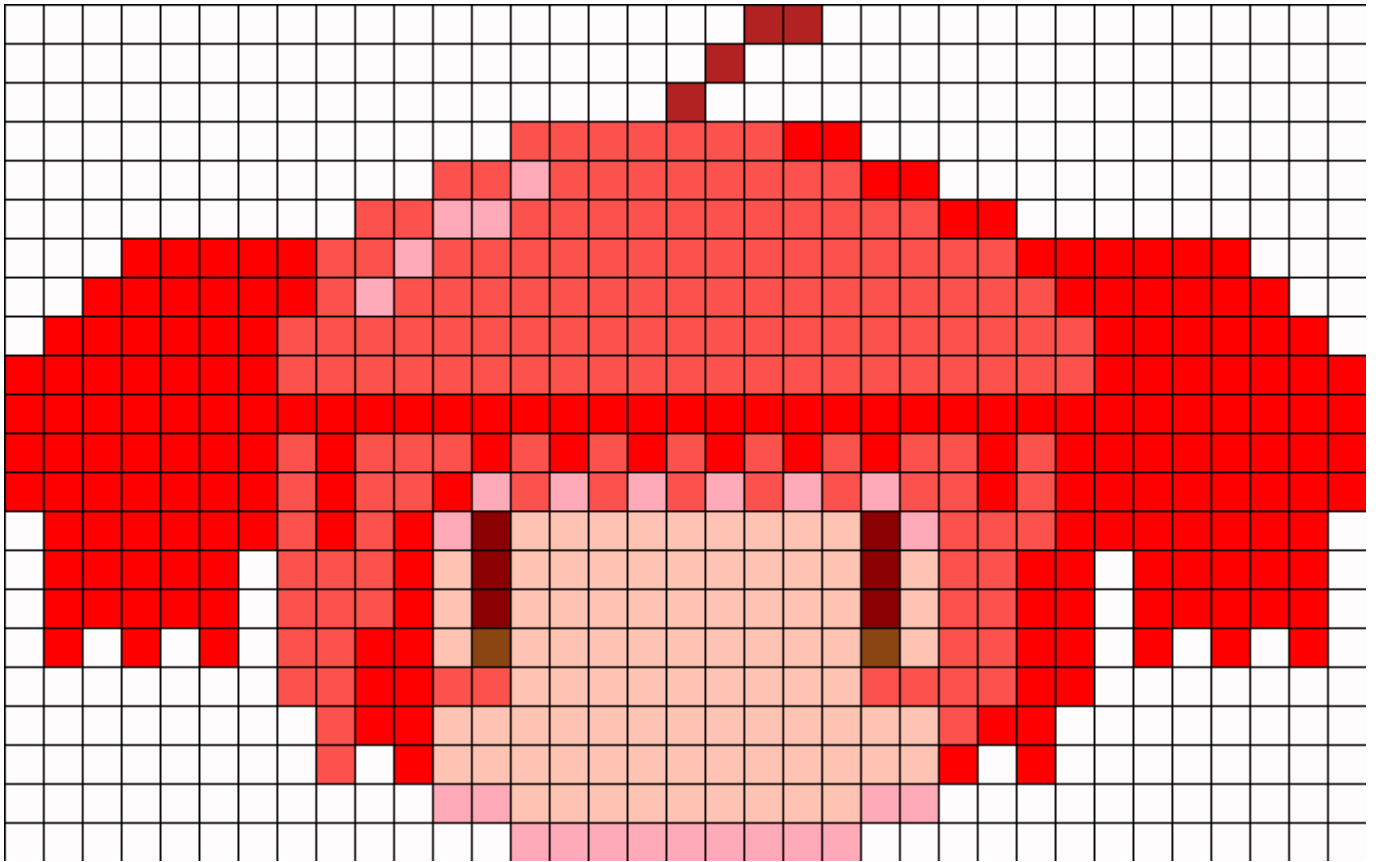

# Jubileena Bing Bing Perler Kandi Pattern

Created by: Killer

35 columns wide x 22 rows tall

293	193	4	160	26	6	2	86
-----	-----	---	-----	----	---	---	----