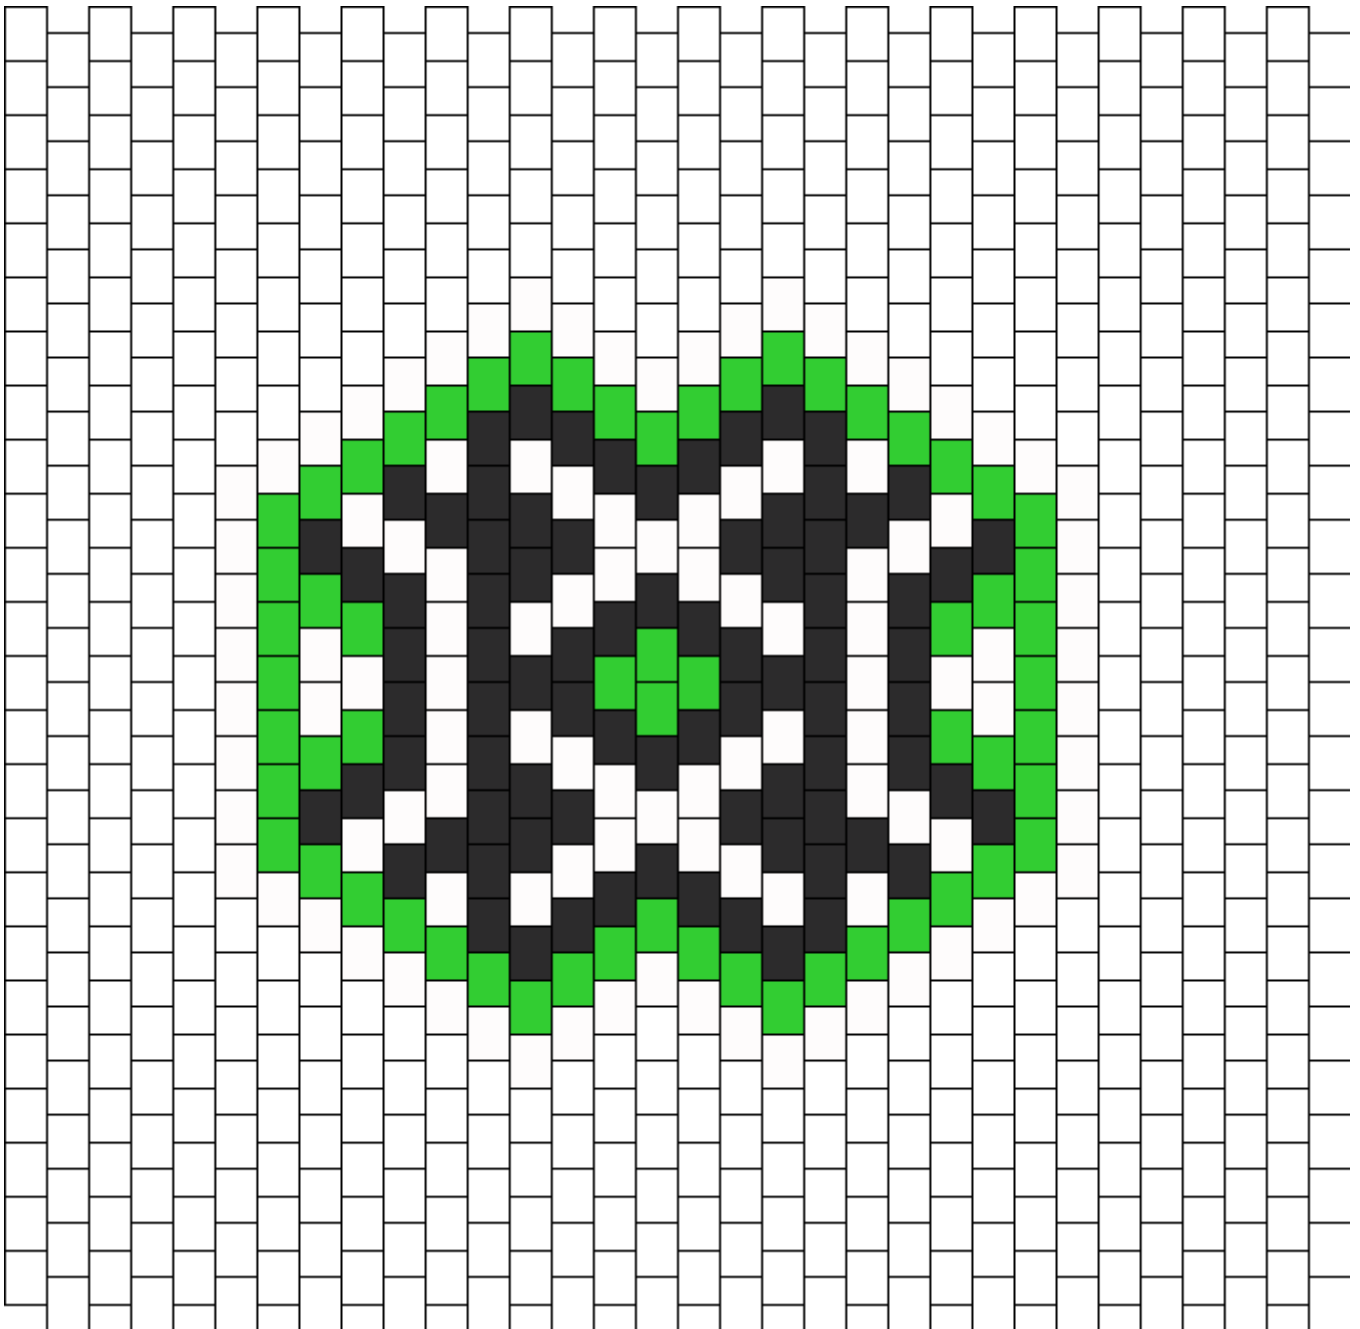

Toxic Mask Kandi Pattern

Created by: crazychick509

32 columns wide x 24 rows tall

108

82

60