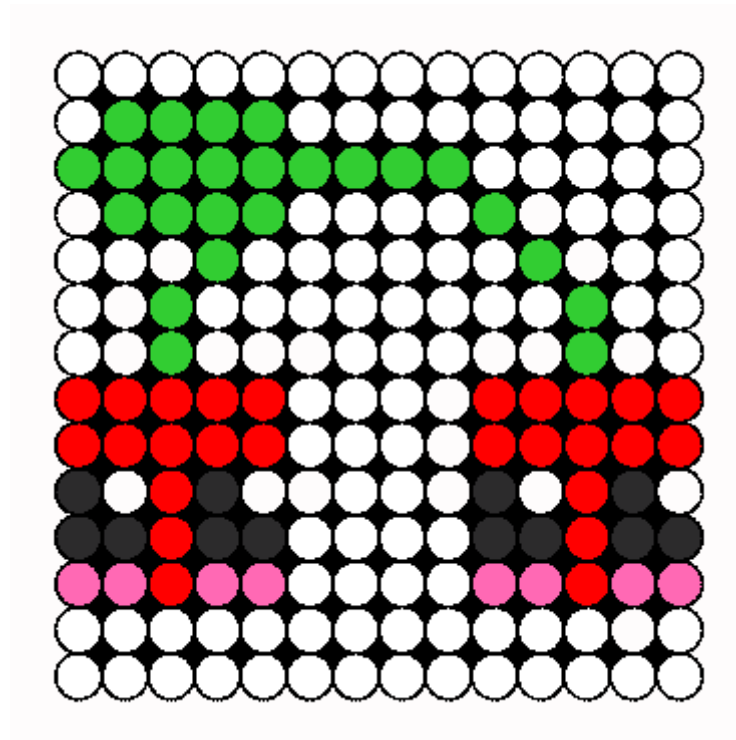

Kawaii Cherries Kandi Pattern

Created by: sophibear99

0 columns wide x 0 rows tall

104

22

26

12

8

24