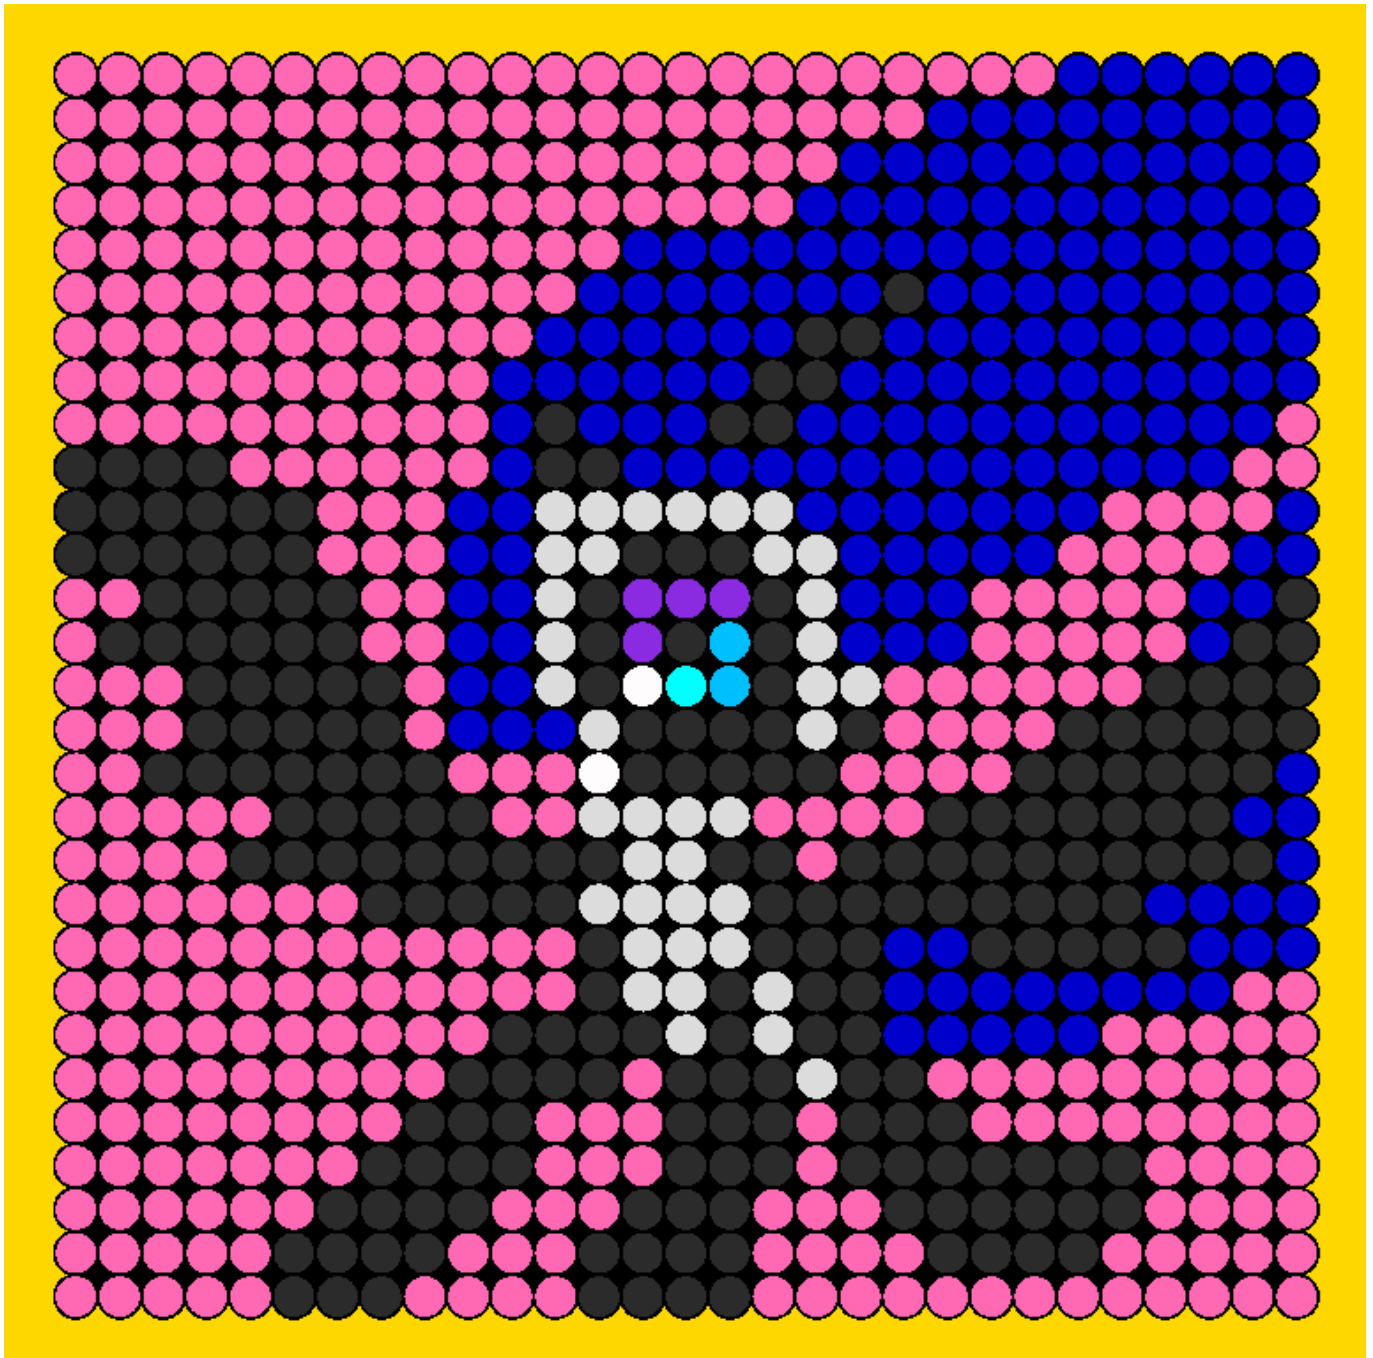

Nightmare Moon Kandi Pattern

Created by: candy145

0 columns wide x 0 rows tall

2449 196 219 4 38 2 374 1