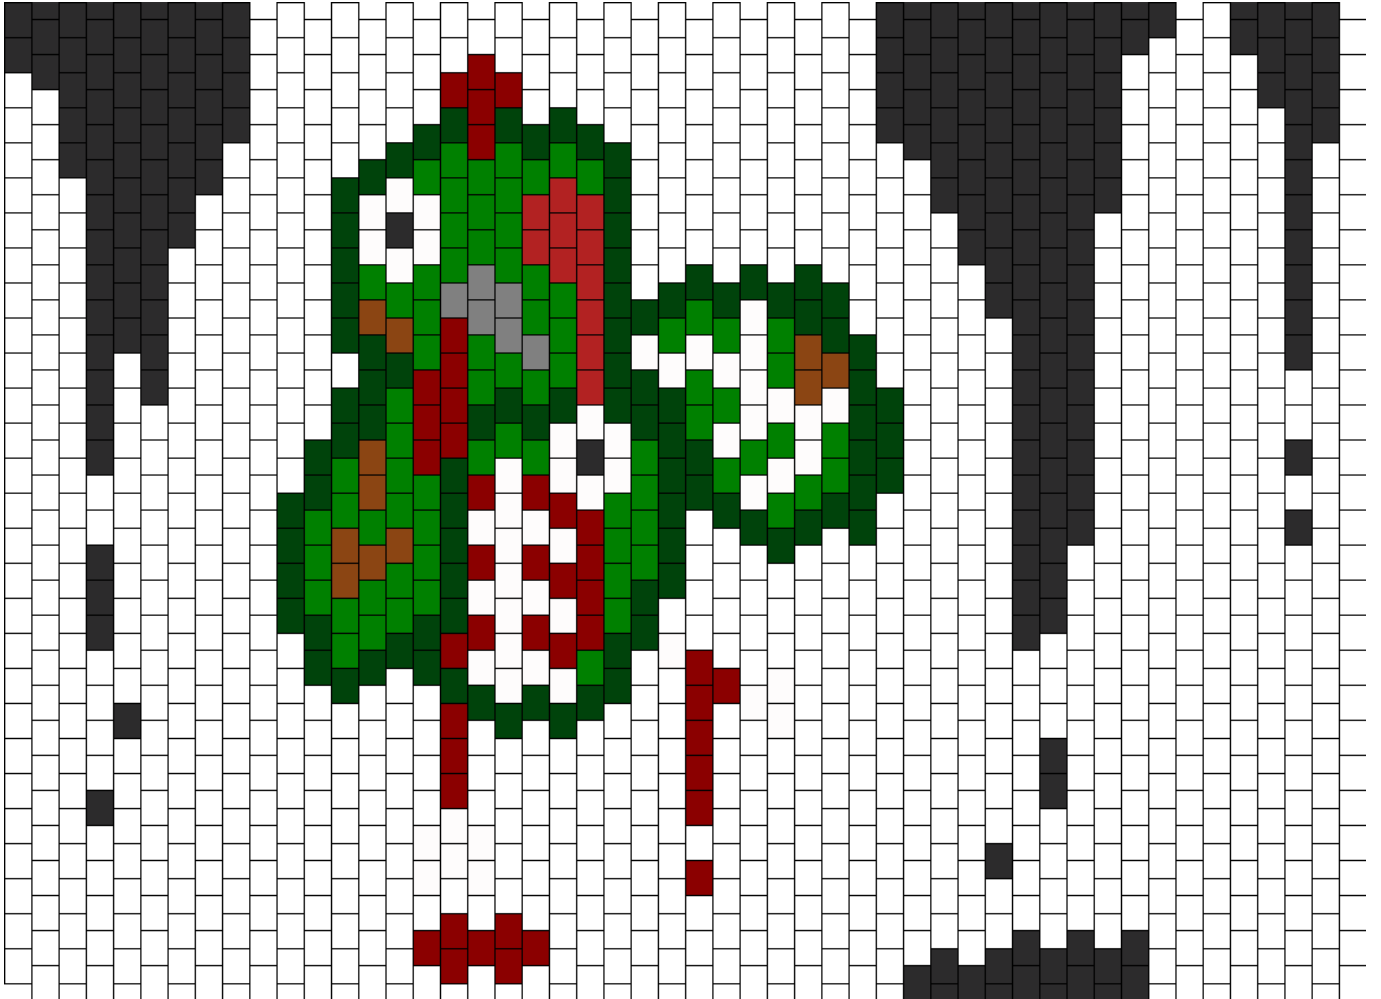

Zombie Turkey Undead Thanks Giving Kandi Pattern

Created by: rEVOLution

50 columns wide x 28 rows tall

53	205	11	93	76	6	43	11
----	-----	----	----	----	---	----	----