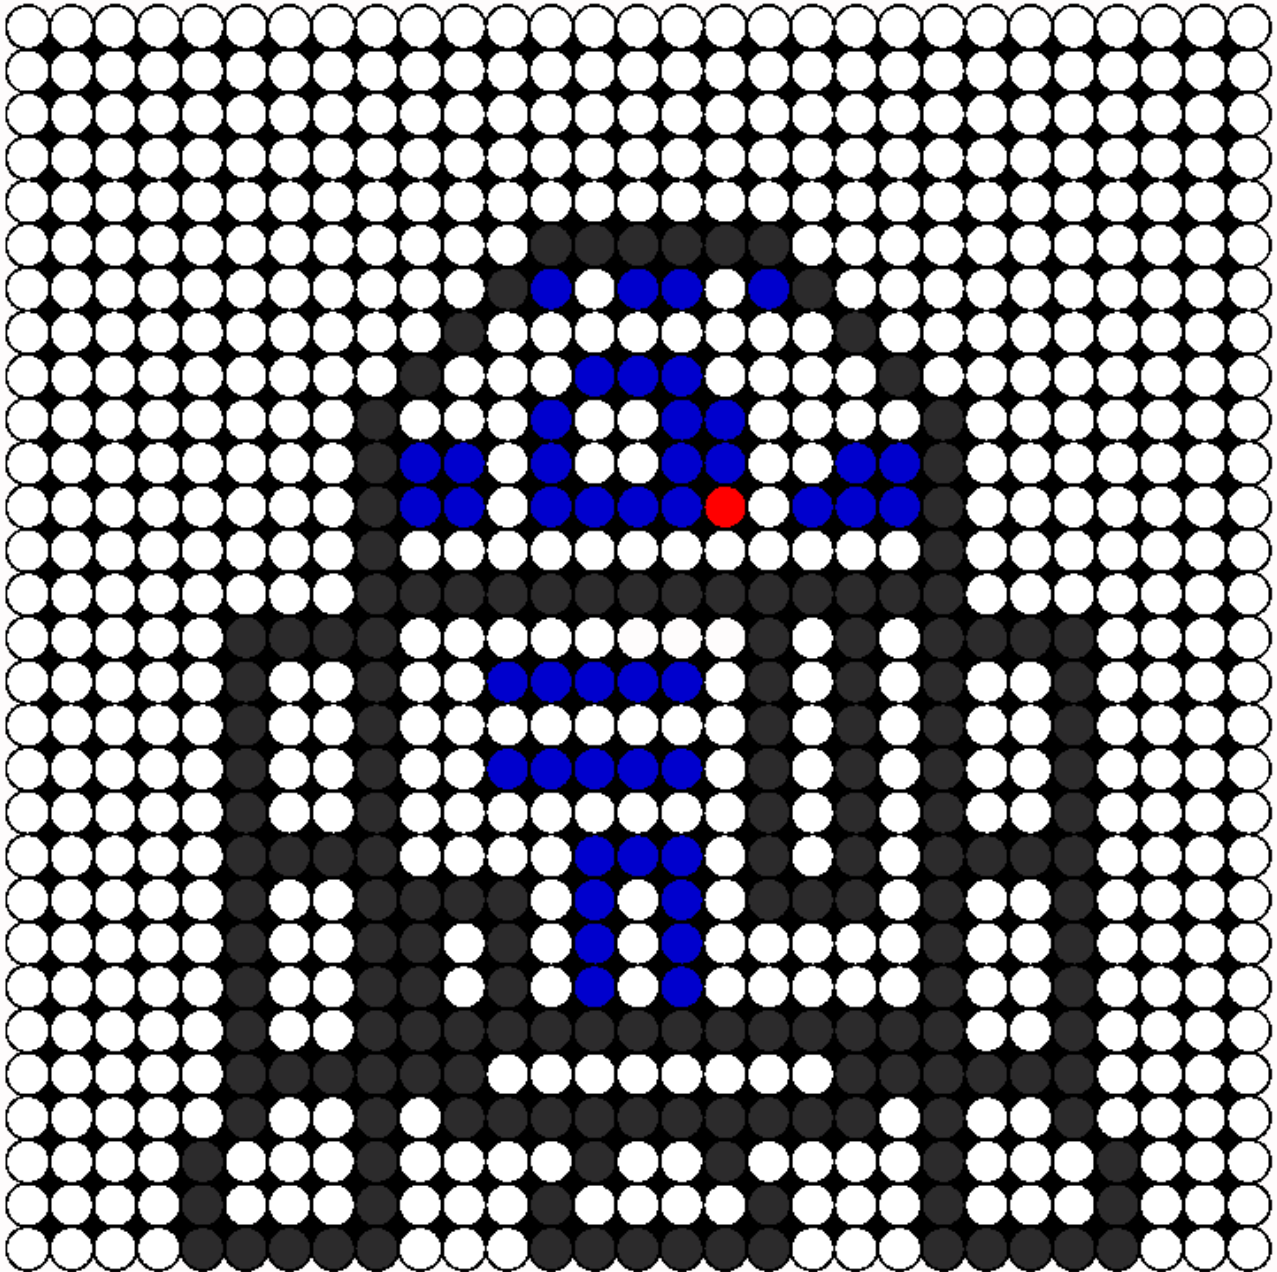

R2d2 Kandi Pattern

Created by: Candygoblin

0 columns wide x 0 rows tall

621 170 4 45 1