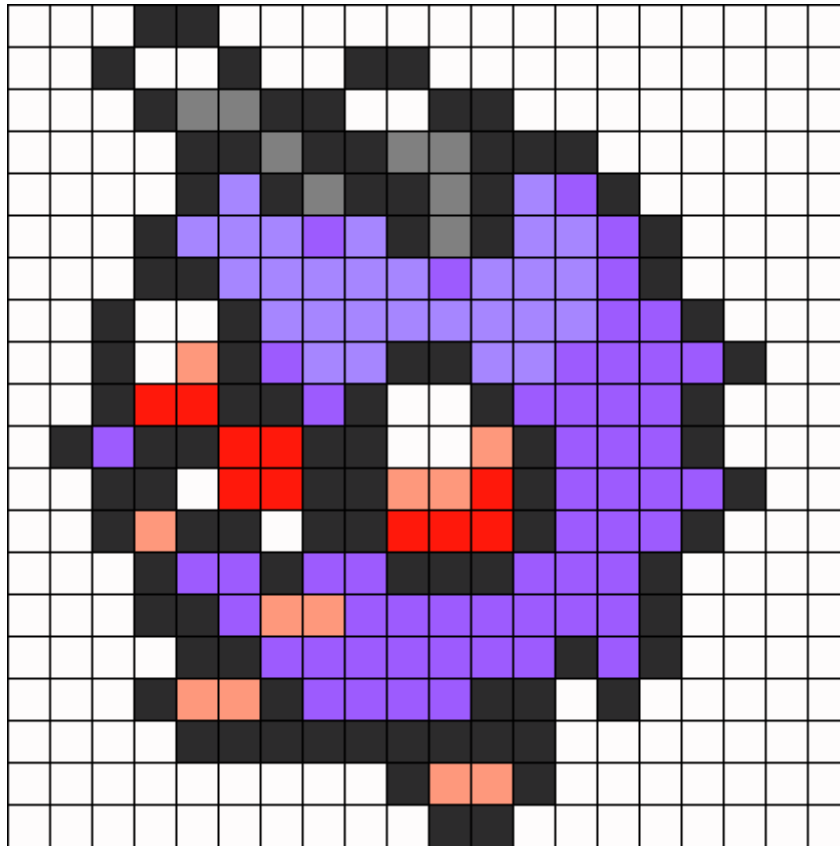

# Venonat Pokemon Sprite Kandi Pattern

Created by: Purpl3Sag3

20 columns wide x 20 rows tall

192

96

8

10

11