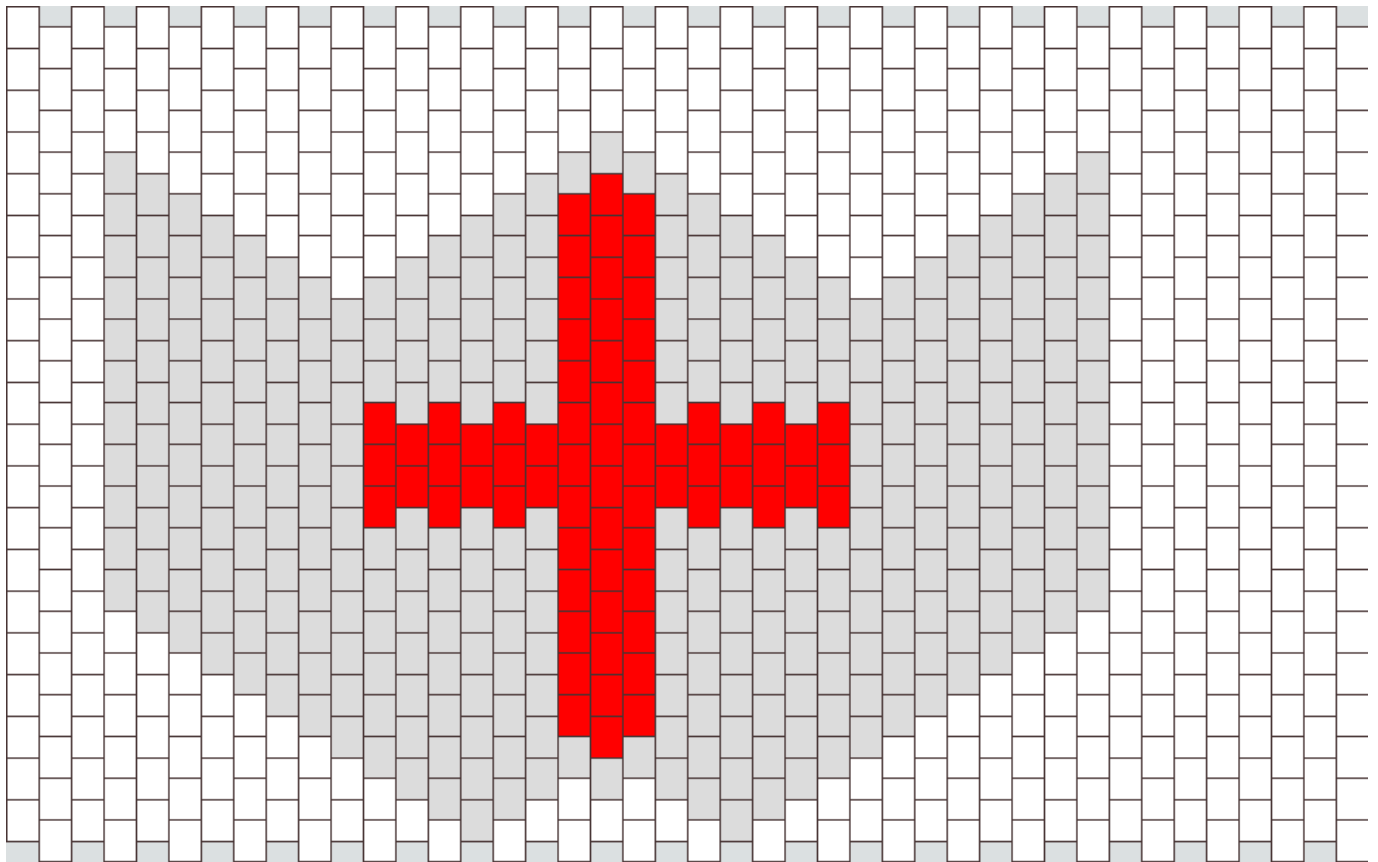

Red Cross Full Face Kandi Pattern

Created by: artimus13

42 columns wide x 20 rows tall

450

320

70