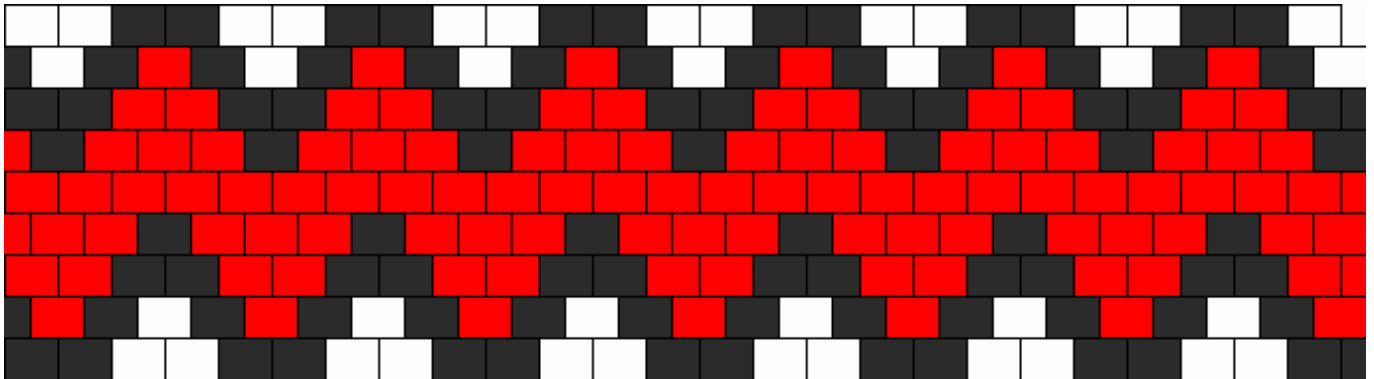

# Jaws Kandi Pattern

Created by: beadmaster7

25 columns wide x 9 rows tall

39

91

104