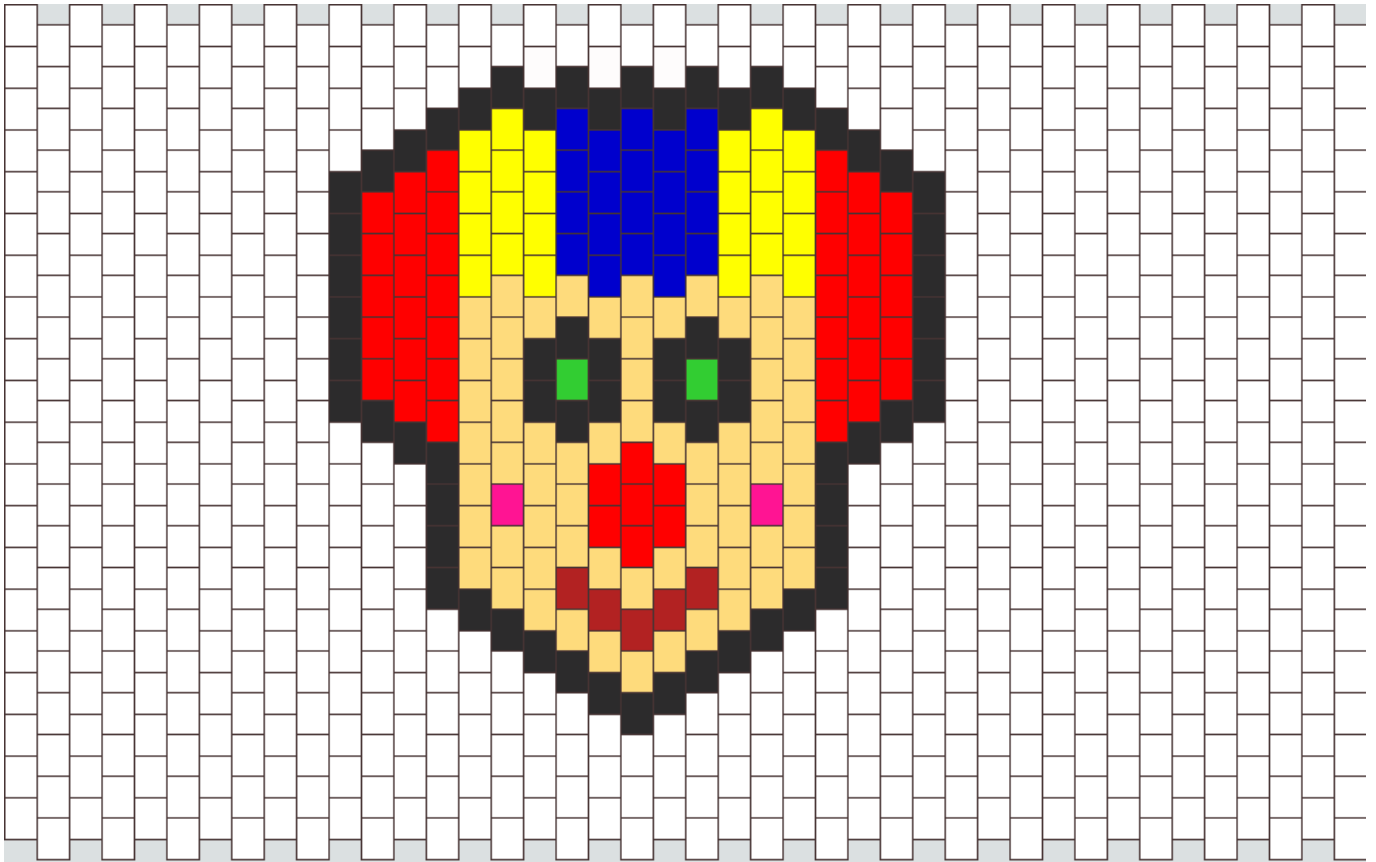

Clown Kandi Pattern

Created by: beadmaster7

42 columns wide x 20 rows tall

613	43	64	5	2	64	3	20	24	2
-----	----	----	---	---	----	---	----	----	---