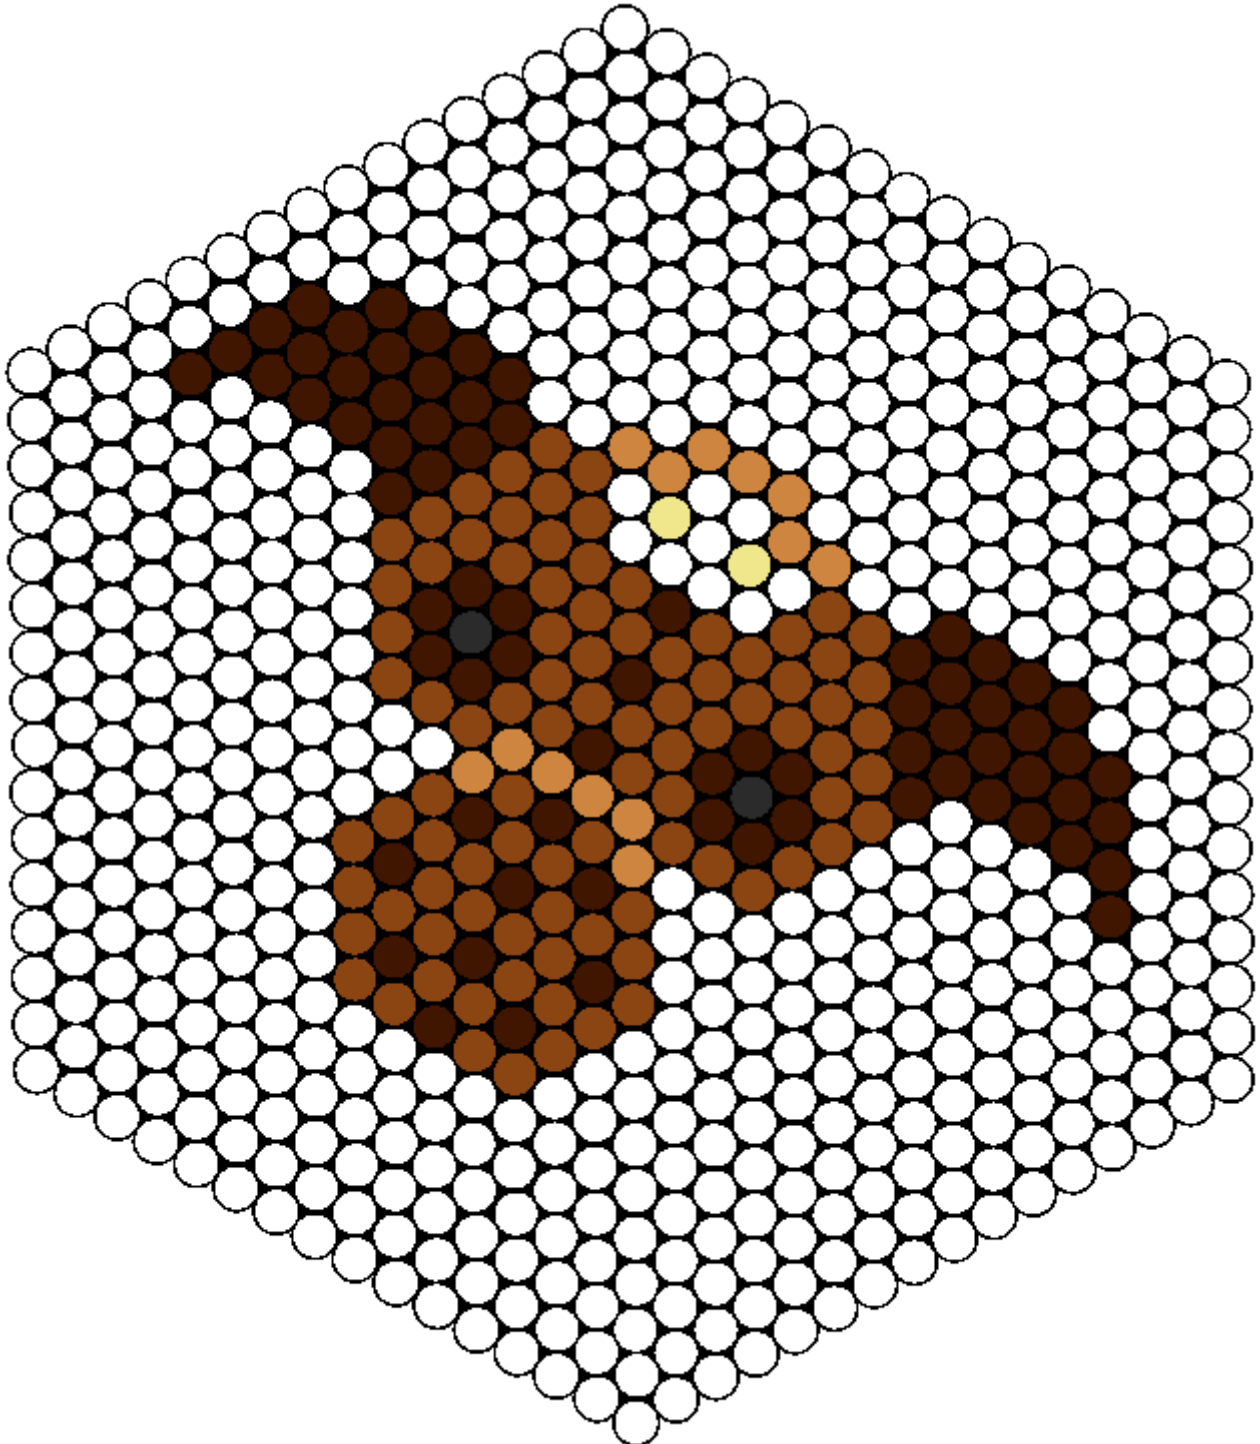

Goblin From FFXI Kandi Pattern

Created by: immelody

0 columns wide x 0 rows tall

90	13	2	2	73
----	----	---	---	----