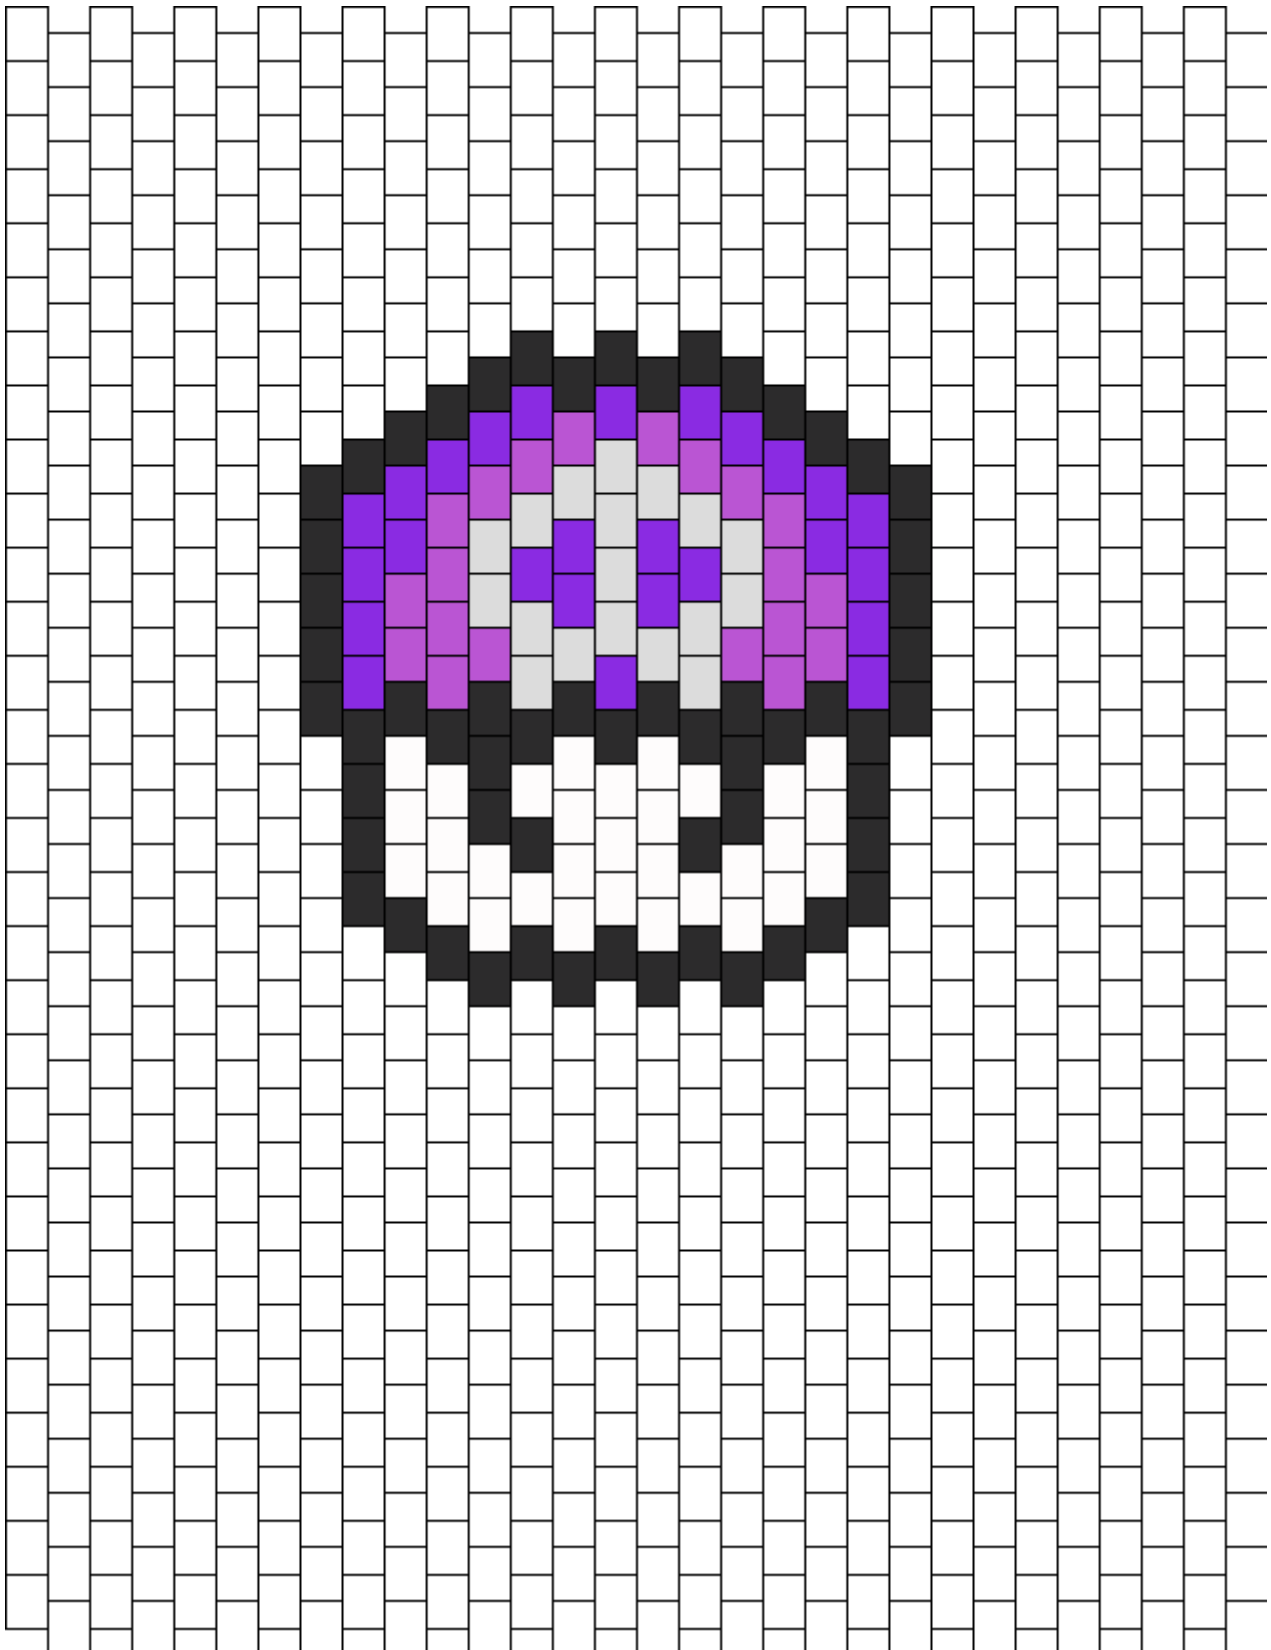

Poison Mushroom StandAlone Kandi Pattern

Created by: FireKitty

30 columns wide x 30 rows tall

59

31

26

20

18