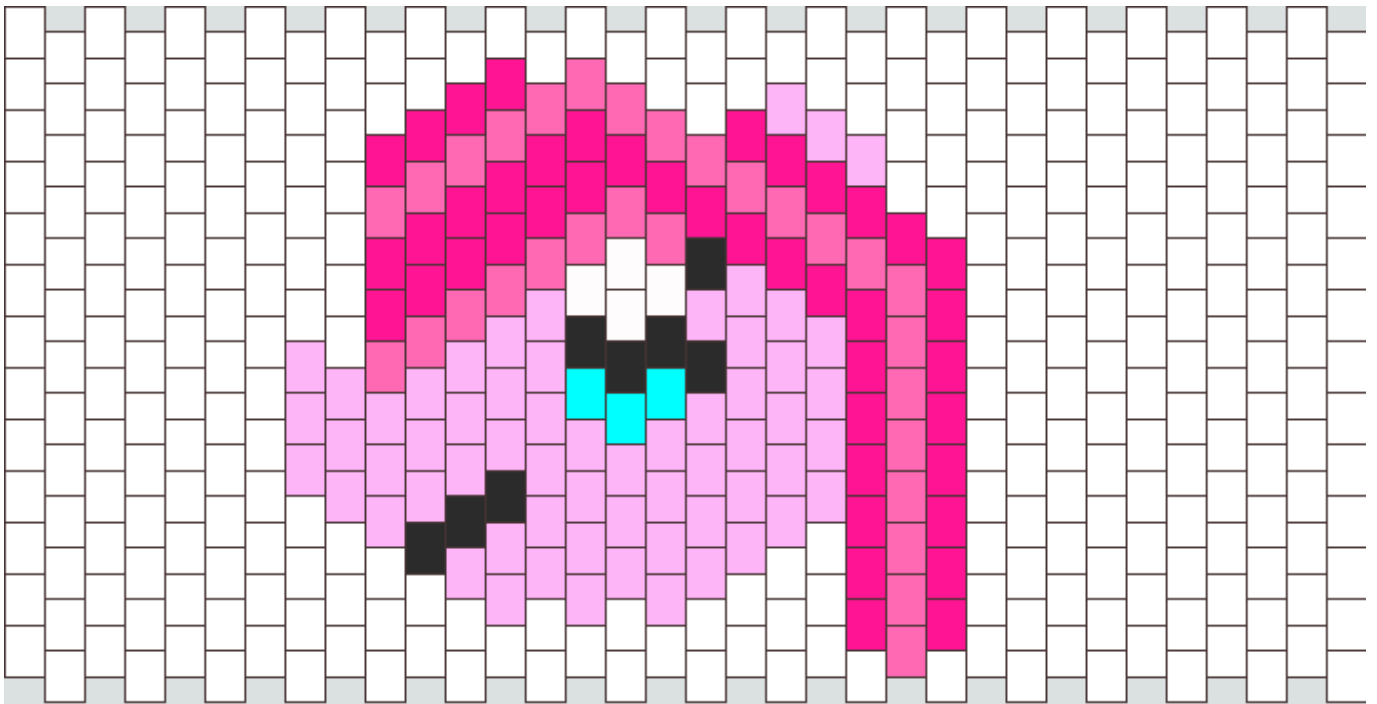

# Pinkie Pie Peyote Stitch Head Kandi Pattern

Created by: lita

34 columns wide x 13 rows tall

295

4

8

29

61

42

3