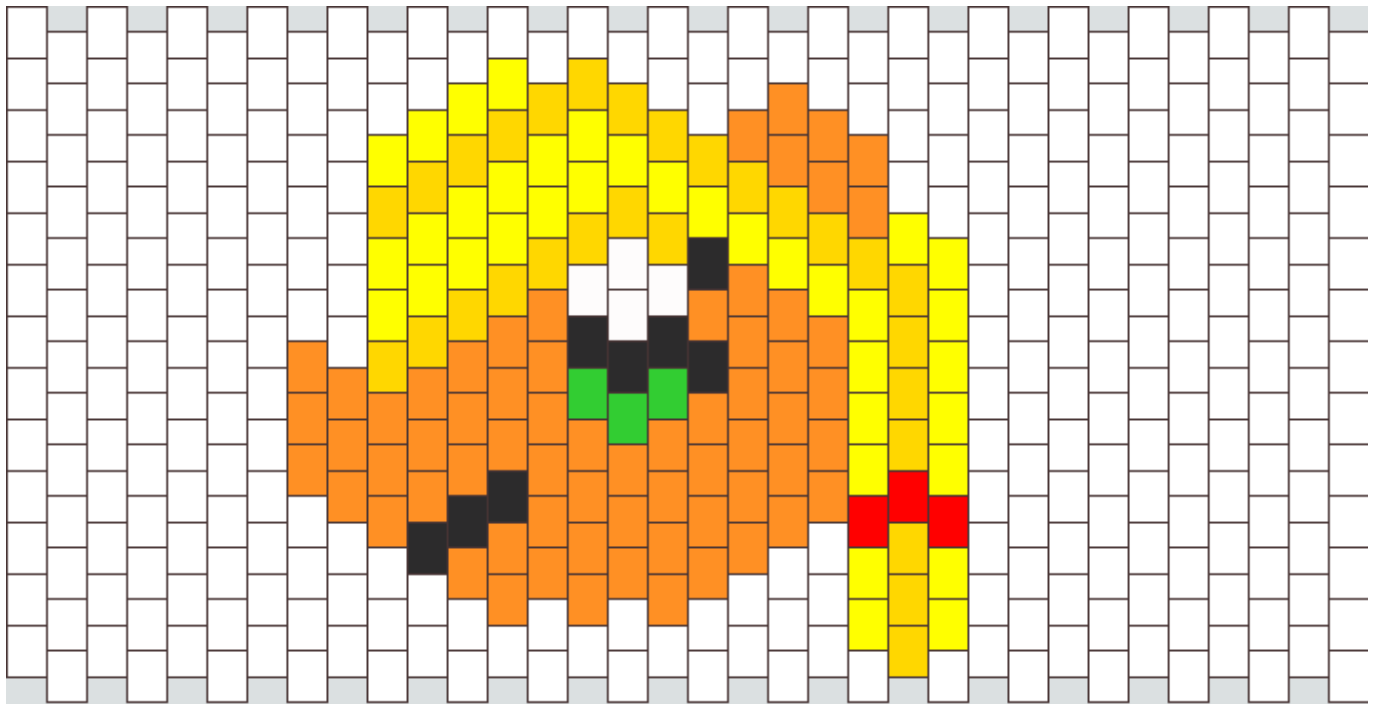

Applejack Peyote Stitch Head Kandi Pattern

Created by: lita

34 columns wide x 13 rows tall

295

4

8

65

28