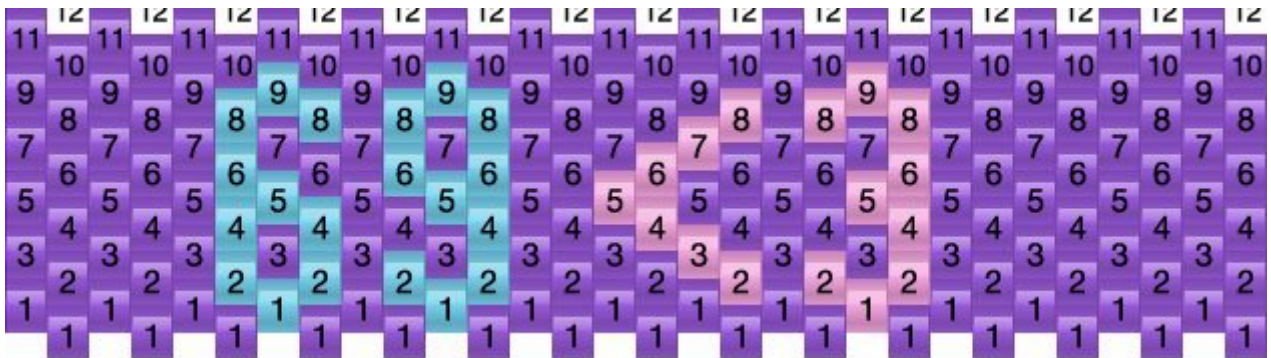

69 Kandi Pattern

Created by: Griselda

30 columns wide x 6 rows tall

0