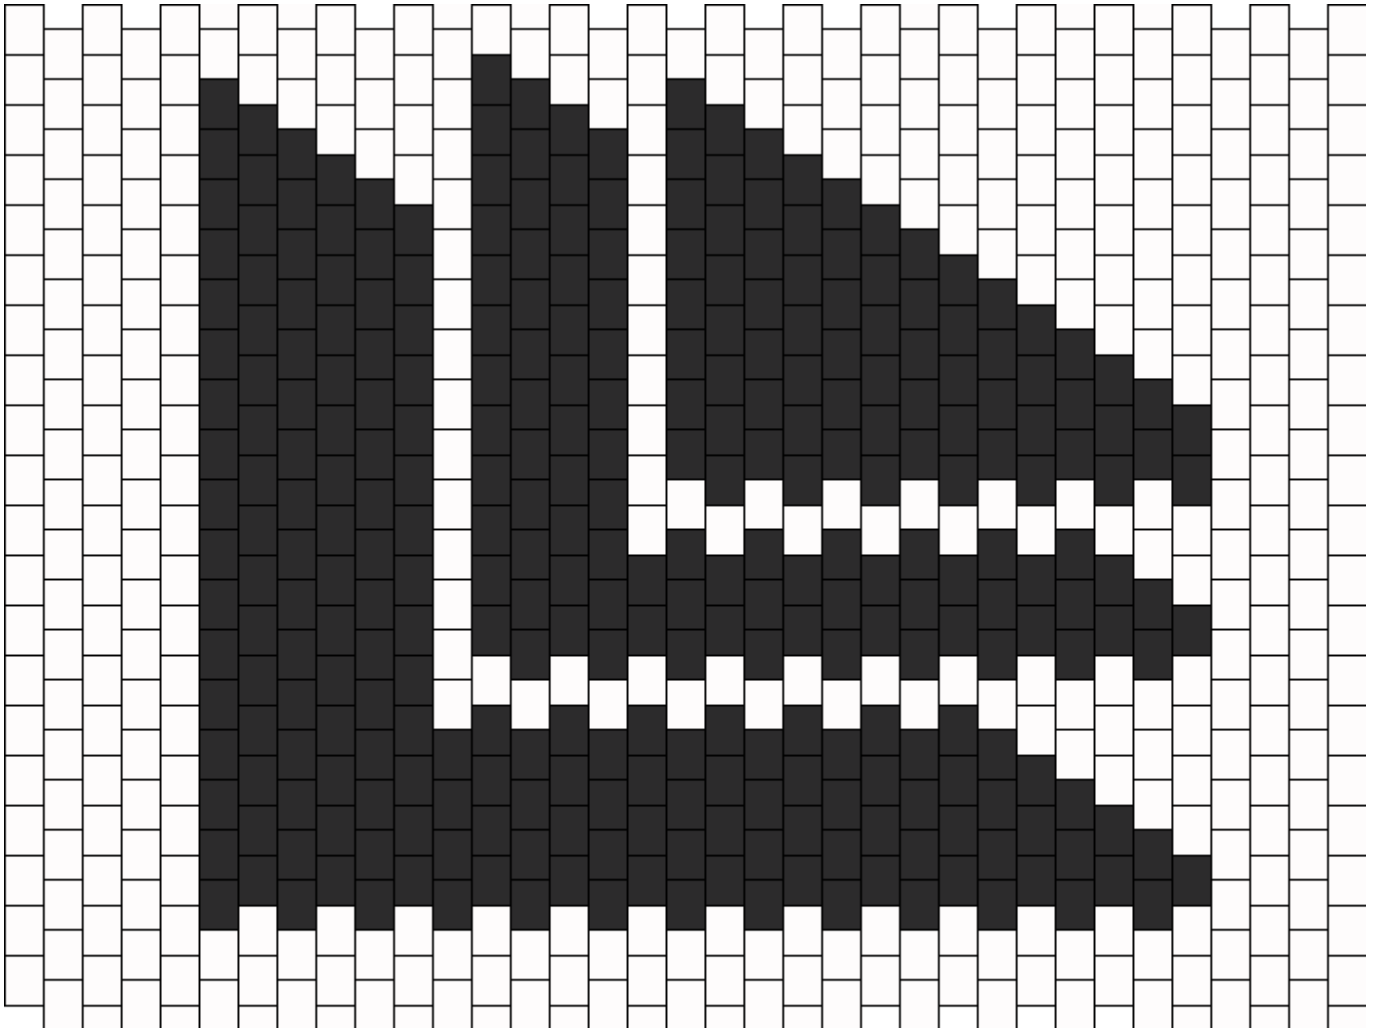

# Revealed Logo Kandi Pattern

Created by: dagiodante

35 columns wide x 20 rows tall

315 410