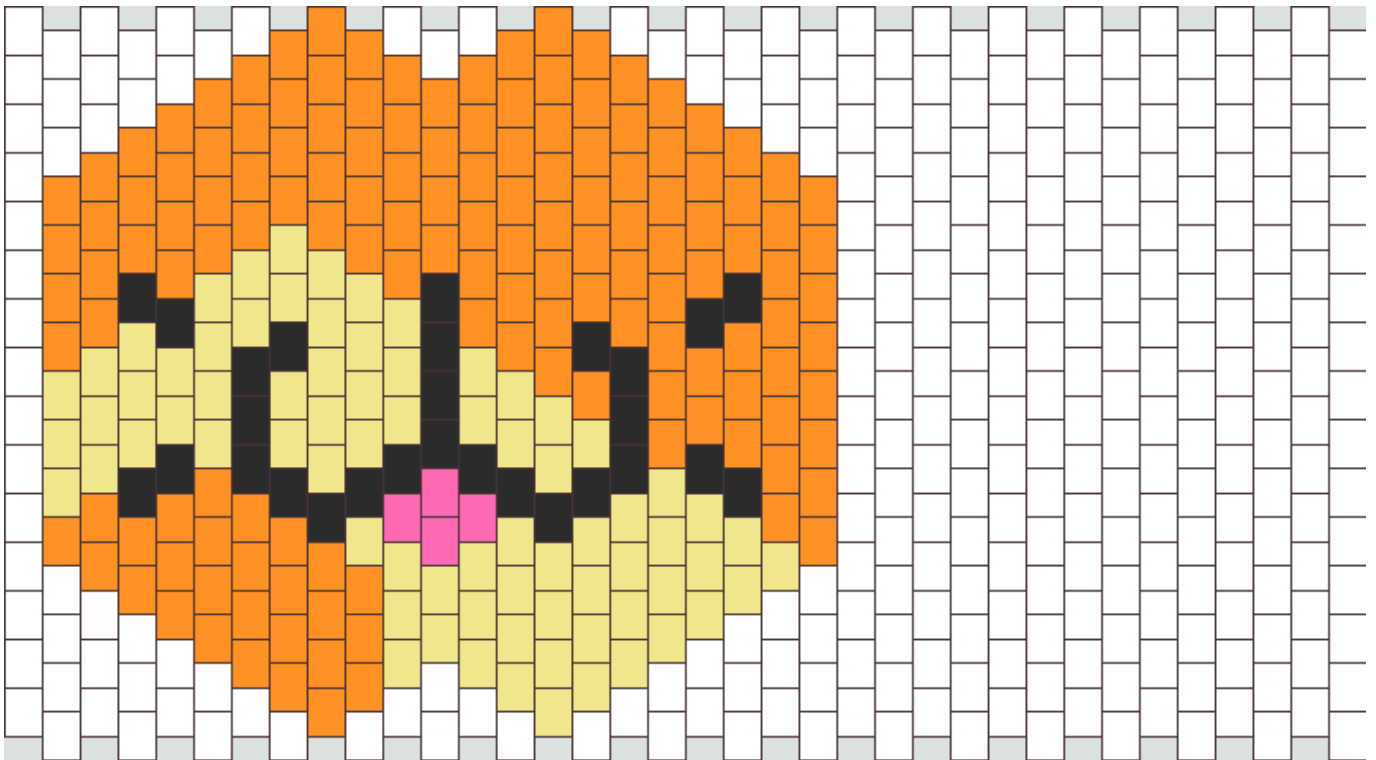

Hamster Mask Kandi Pattern

Created by: ChibiMew

36 columns wide x 15 rows tall

289	75	1	143	28	4
-----	----	---	-----	----	---