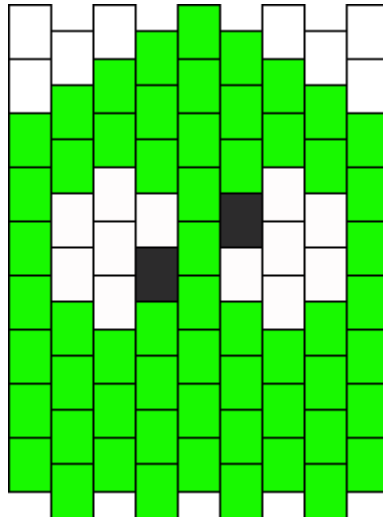

Cross Eyed Ghosty Kandi Pattern

Created by: StarLightKandi

9 columns wide x 9 rows tall

12

59

2