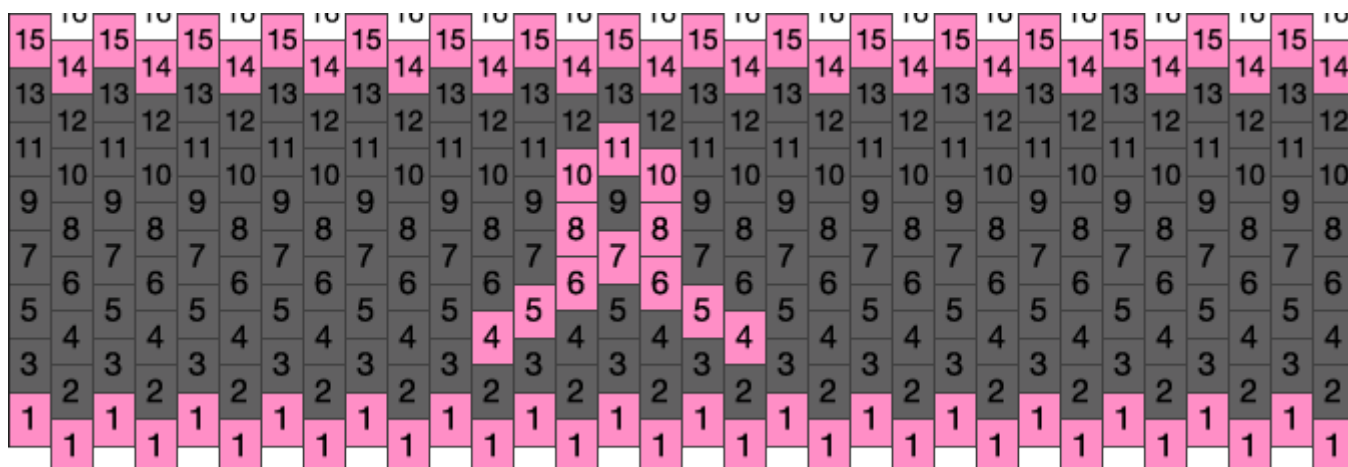

Breast Cancer Awareness Kandi Pattern

Created by: PraiseTalos

32 columns wide x 8 rows tall

180 76