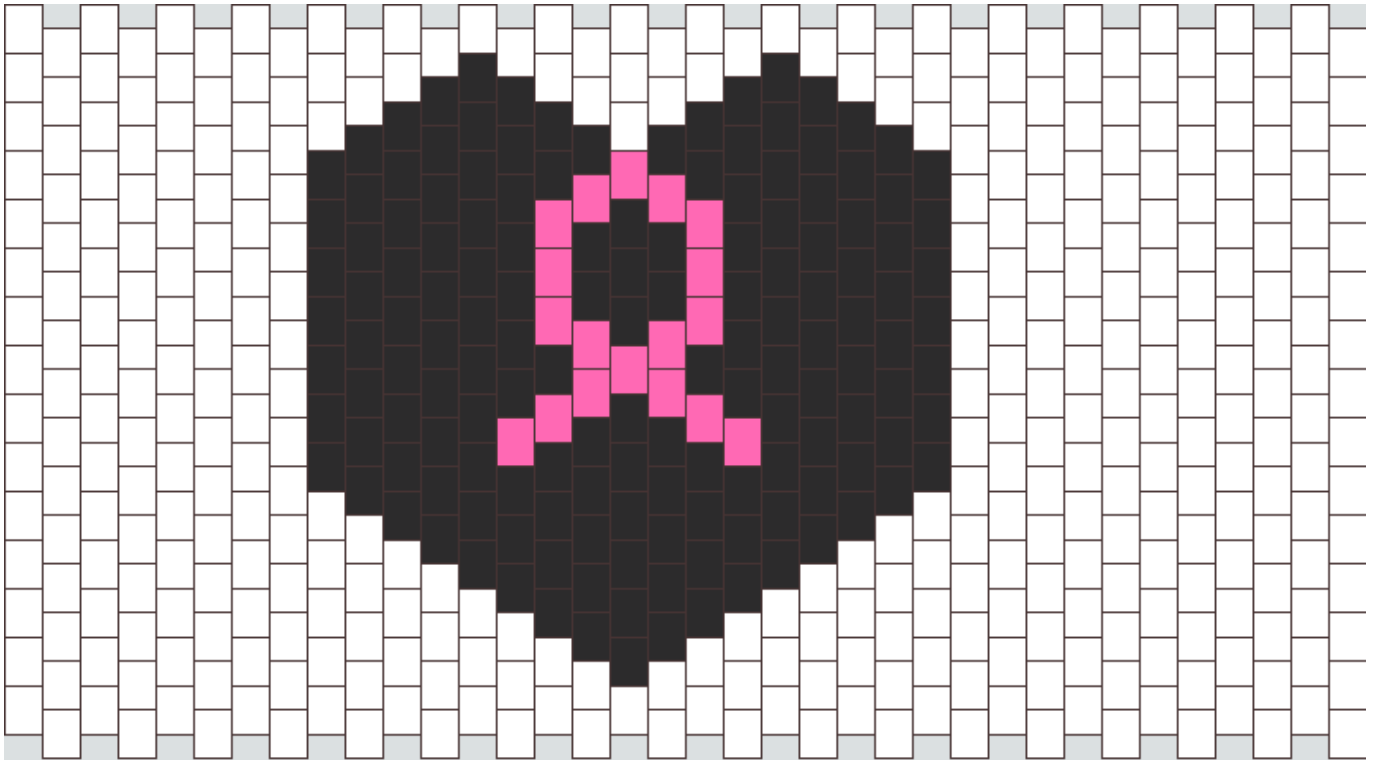

# Breast Cancer Kandi Pattern

Created by: DomoRawrAble123

36 columns wide x 15 rows tall

373

149

18