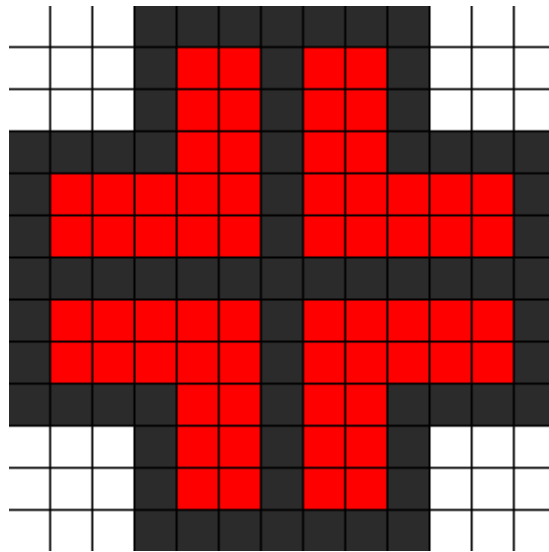

8bit Anime Anger Emoticon Kandi Pattern

Created by: BeeDaBomb

12 columns wide x 12 rows tall

69

64