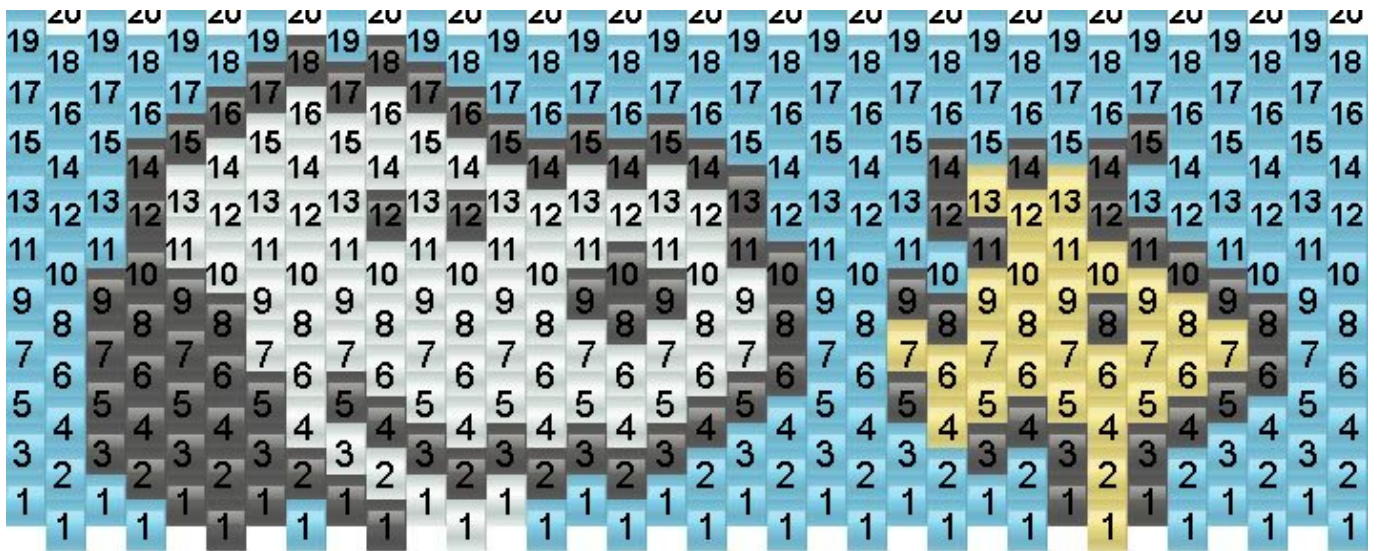

Snoopy Kandi Pattern

Created by: Crumpet

34 columns wide x 10 rows tall

Light Blue: 156 Black: 87 70 Yellow: 27