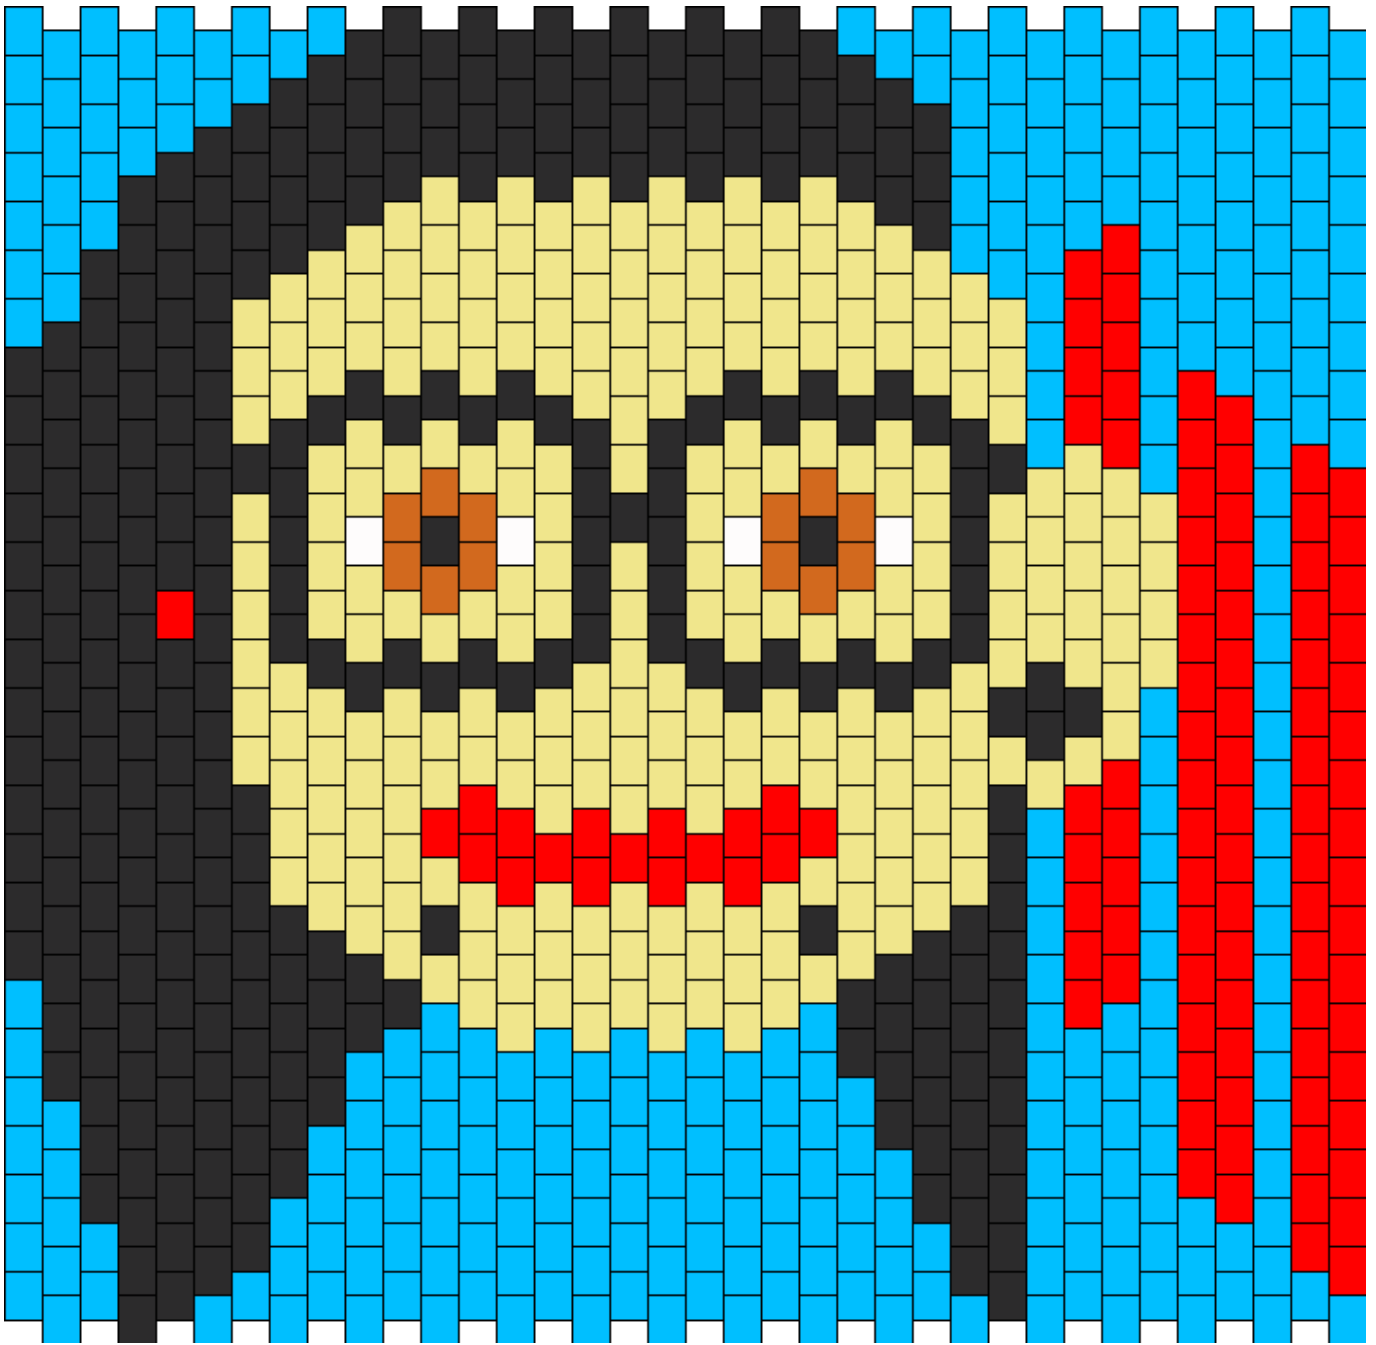

Skrillex Head Kandi Pattern

Created by: MrKANDIKID

36 columns wide x 27 rows tall

292	259	301	12	4	104
-----	-----	-----	----	---	-----