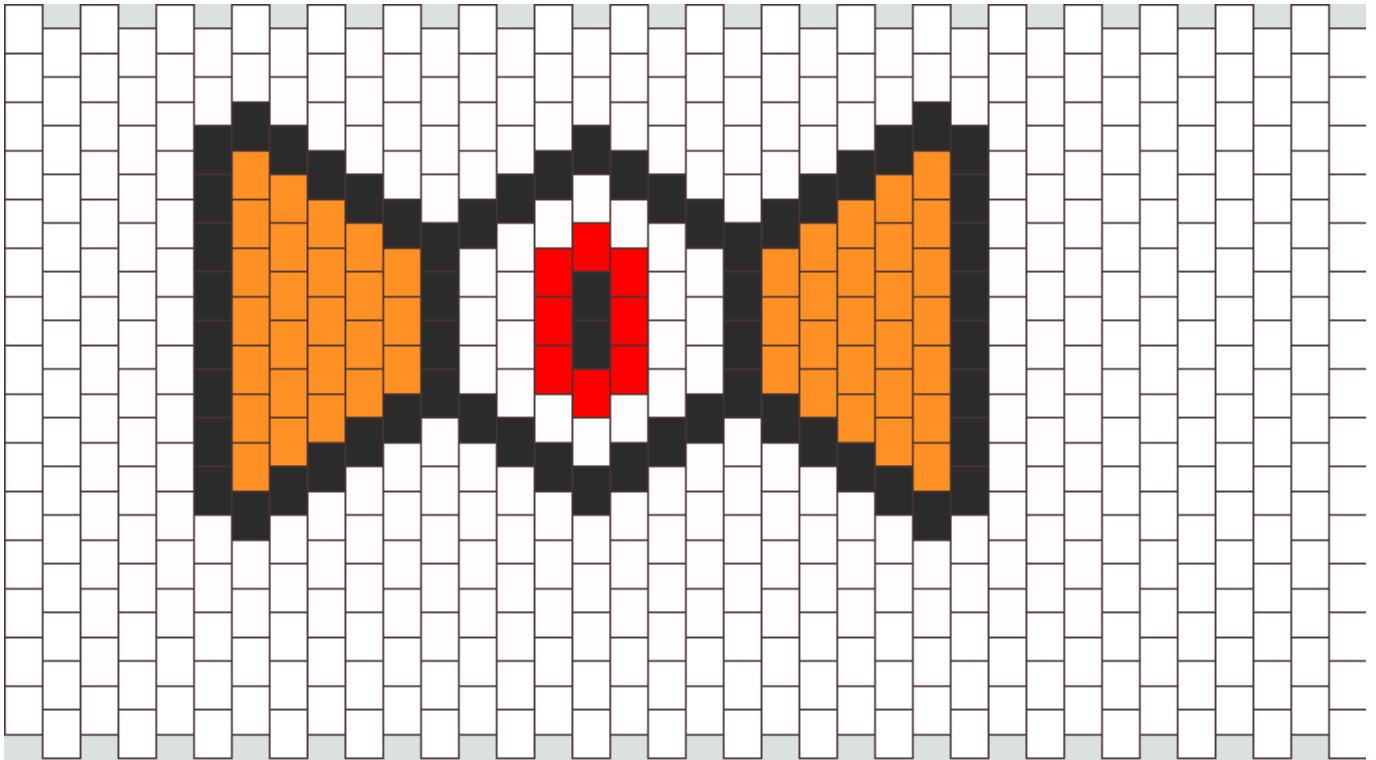

Eye Ball Bow Kandi Pattern

Created by: DinoKittey

36 columns wide x 15 rows tall

211	60	211	8	50
-----	----	-----	---	----