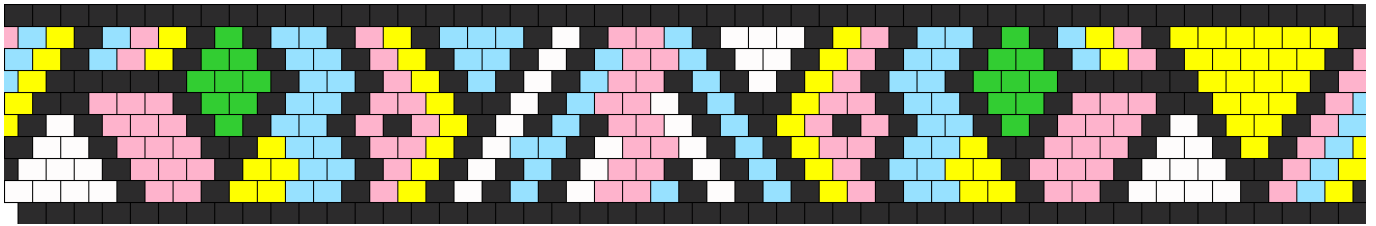

Trippy As All Get Out Kandi Pattern

Created by: Chrofe_Bear

48 columns wide x 10 rows tall

78	225	42	67	59	18
----	-----	----	----	----	----