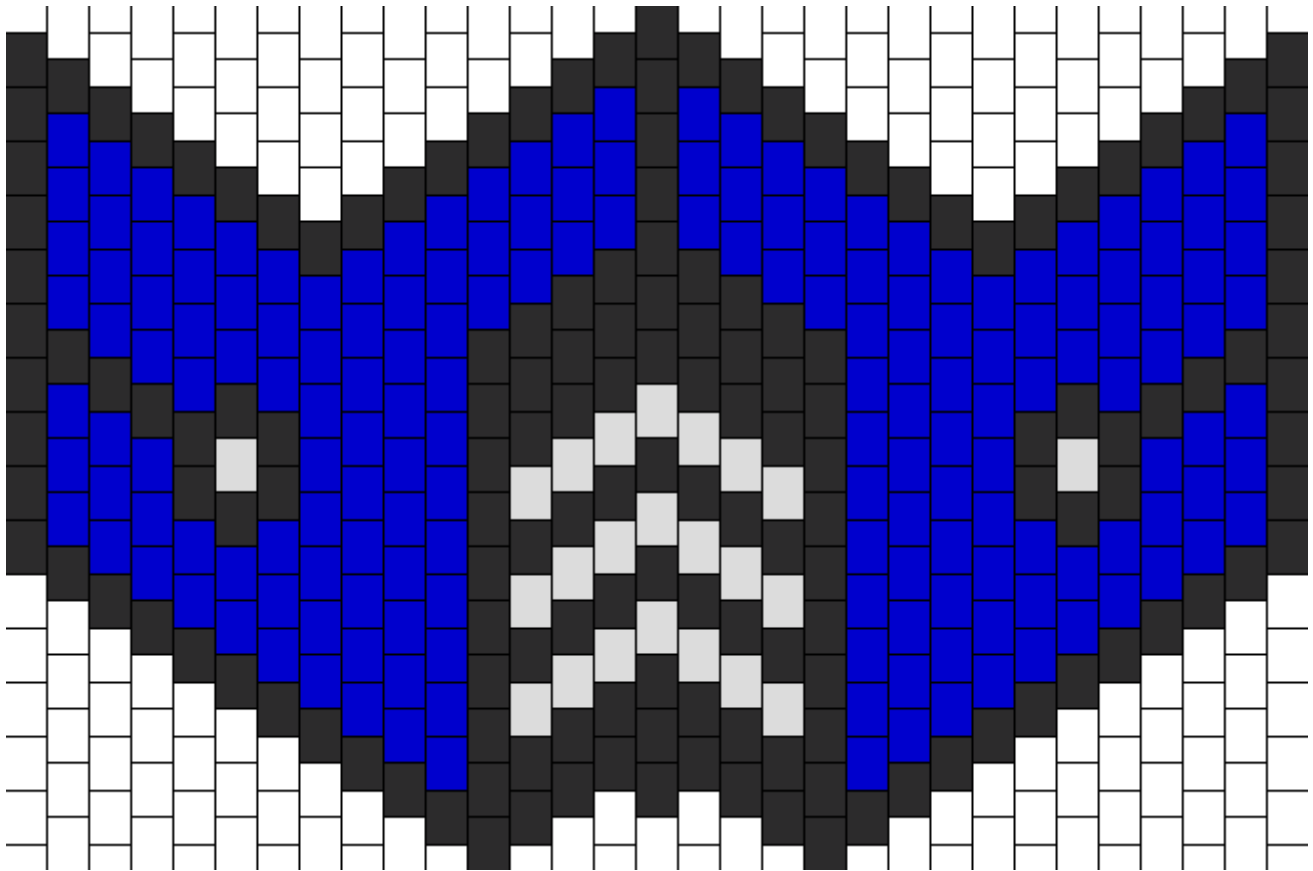

8799-Sub Zero Mask Peyote Kandi Pattern

Created by: Kujara

30 columns wide x 16 rows tall

176	160	23
-----	-----	----