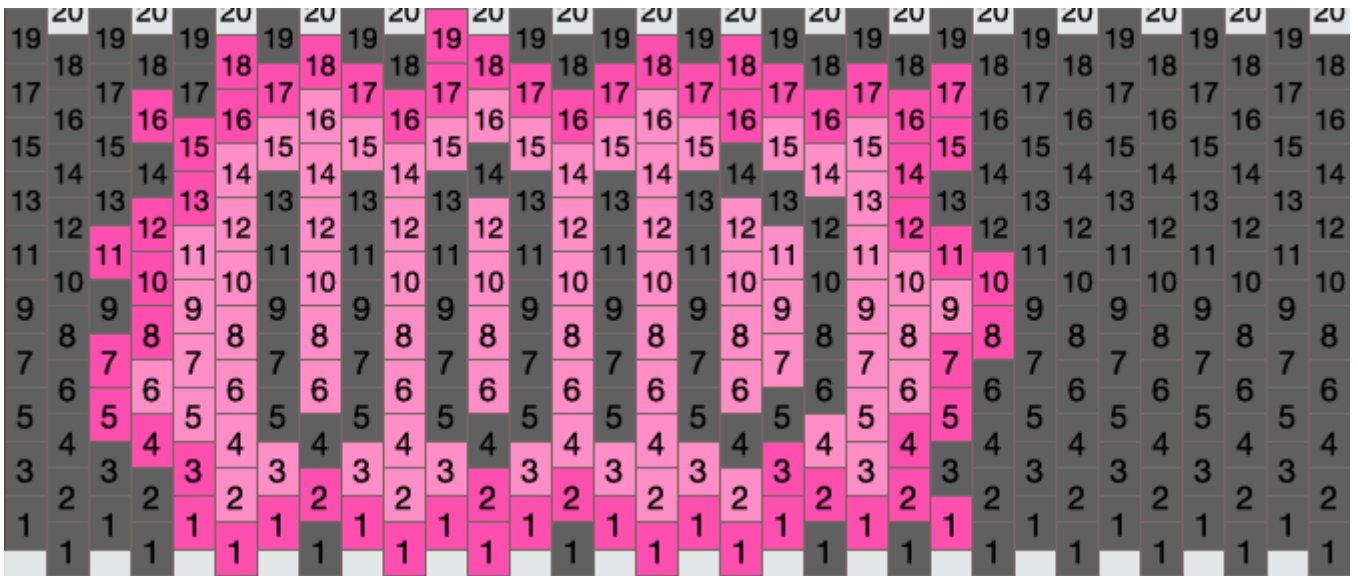

Void Kandi Pattern

Created by: stevenmschubert

32 columns wide x 10 rows tall

180 62 78