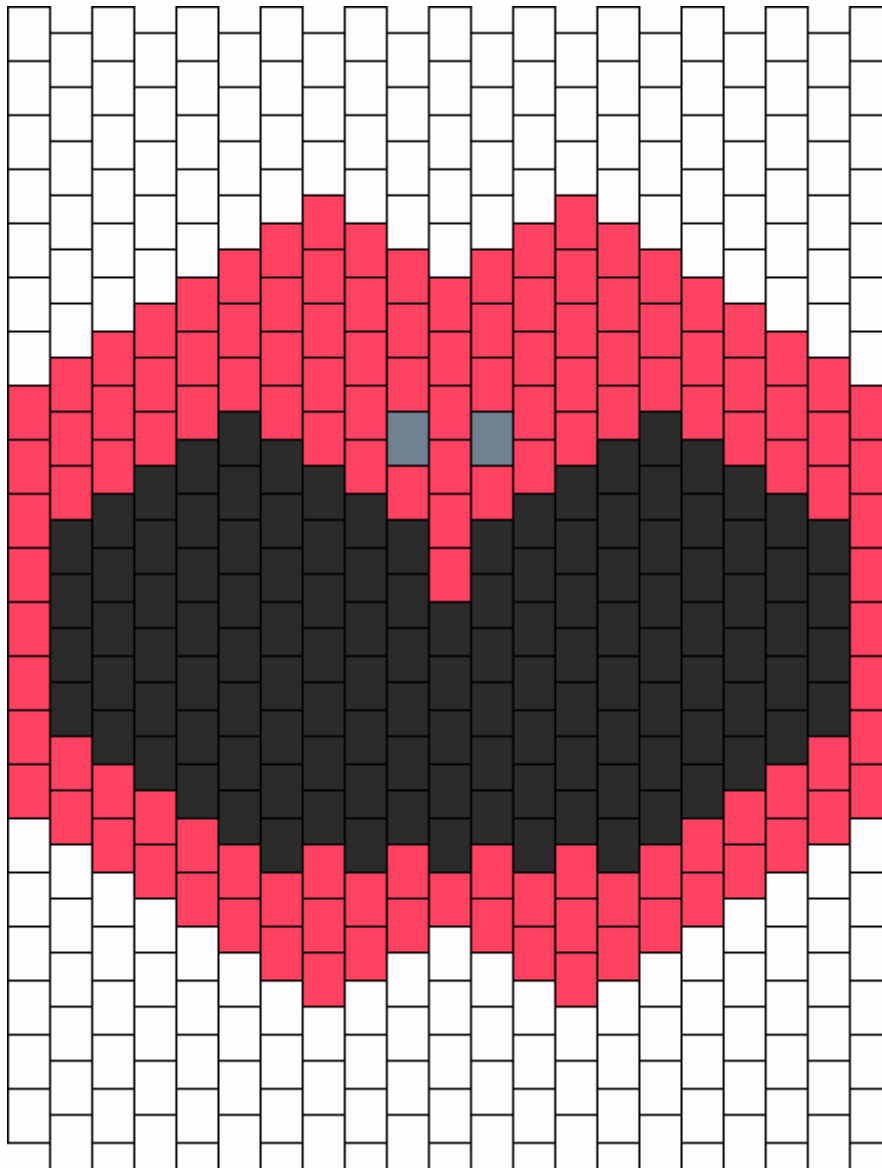

Pink Power Ranger Mask Kandi Pattern

Created by: IramosLionLove

21 columns wide x 22 rows tall

229

127

121

2