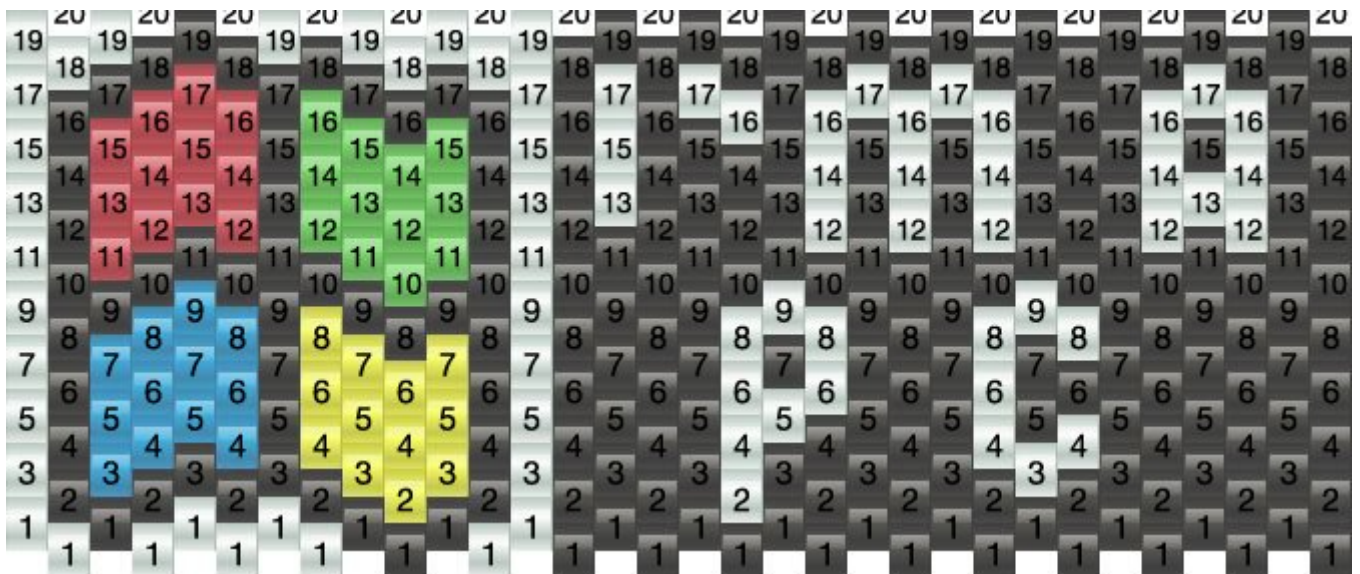

Im A PC Kandi Pattern

Created by: Kyoko

32 columns wide x 10 rows tall

73 Black: 199 Red: 12 Dark Turquoise: 12 Green: 12 Yellow: 12