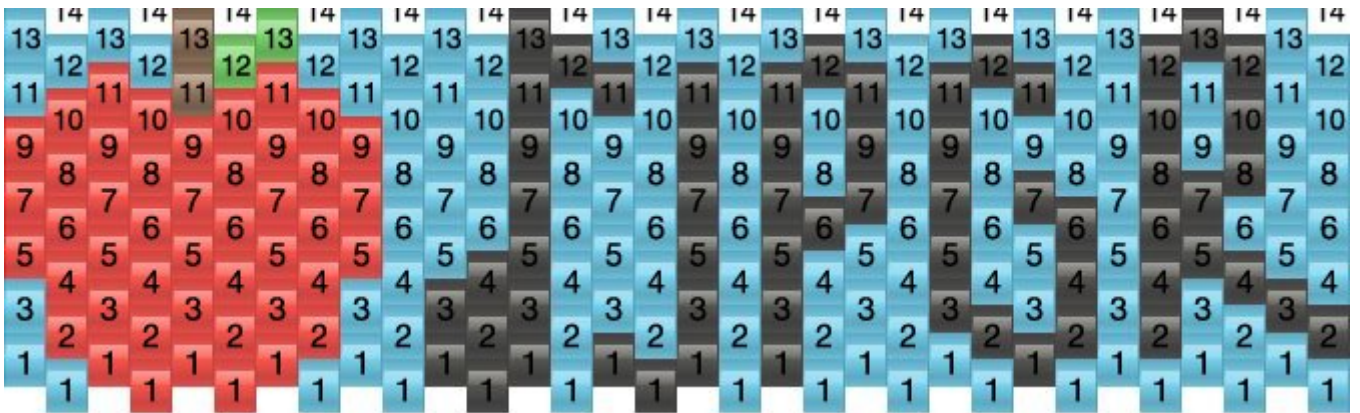

The Beatles Kandi Pattern

Created by: Crumpet

32 columns wide x 7 rows tall

Light Blue: 114 Red: 45 Brown: 2 Green: 2 Black: 61