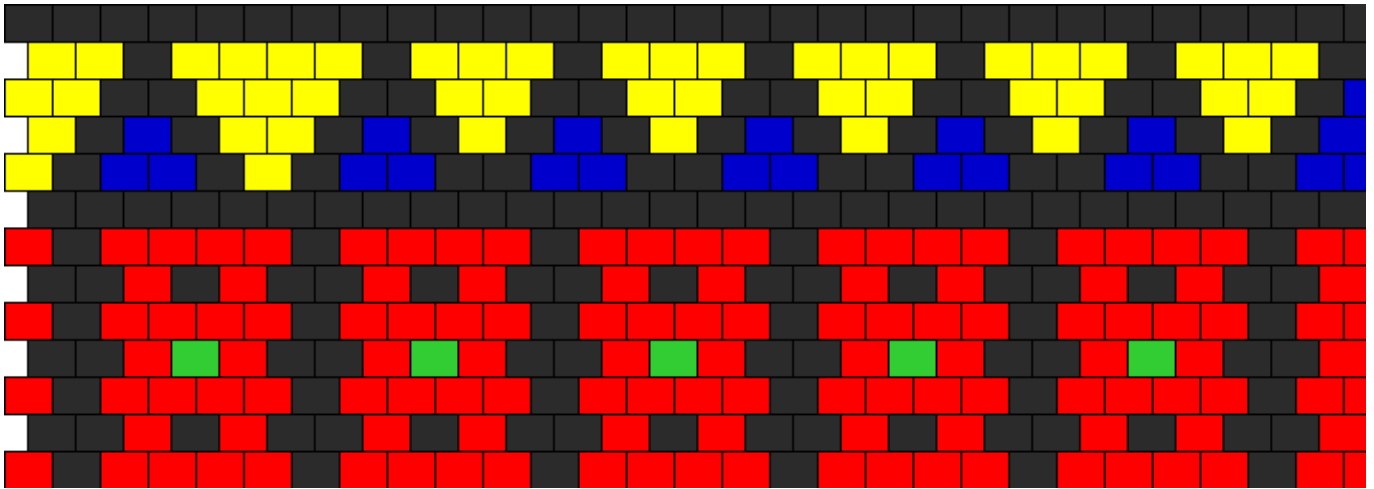

Tribal Print Peyote Kandi Pattern

Created by: Radio

28 columns wide x 13 rows tall

173	46	22	125	5
-----	----	----	-----	---