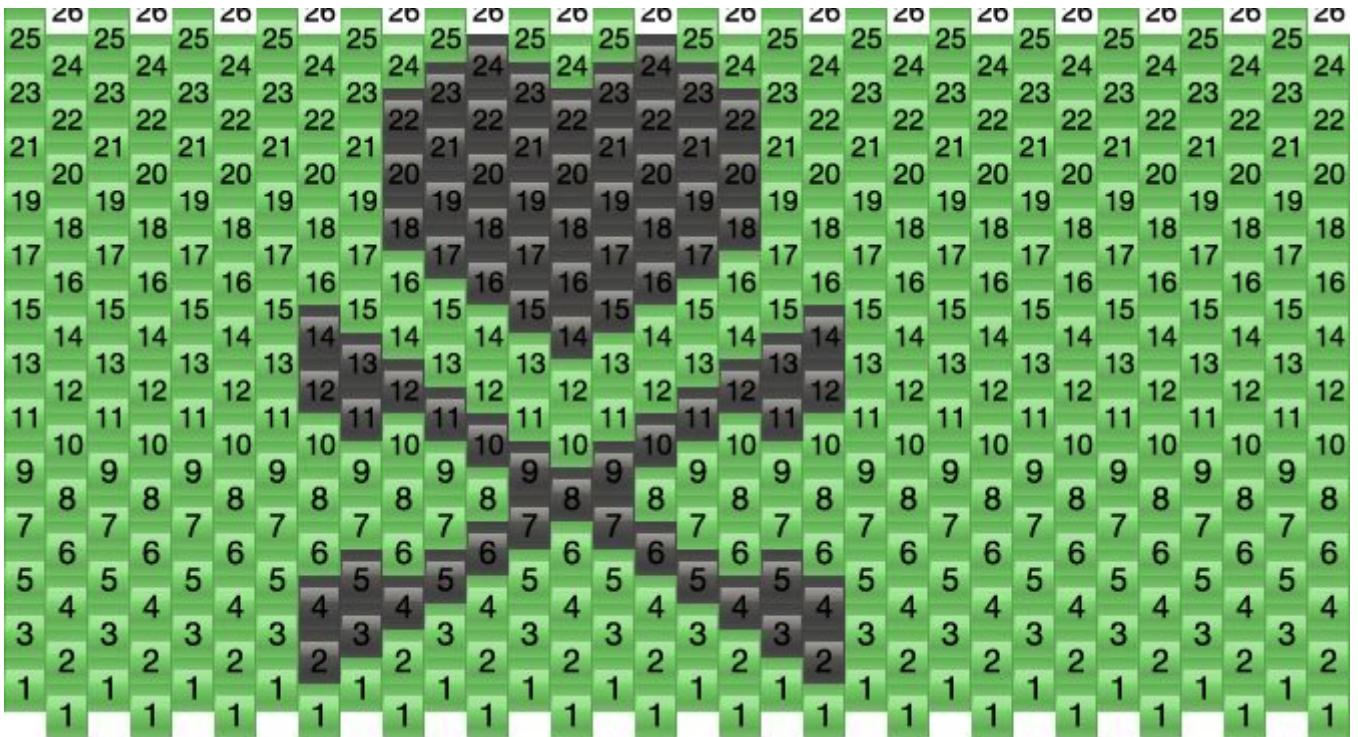

Tokidoki Heart Kandi Pattern

Created by: Hailey Squee

32 columns wide x 13 rows tall

Green: 344 Black: 72