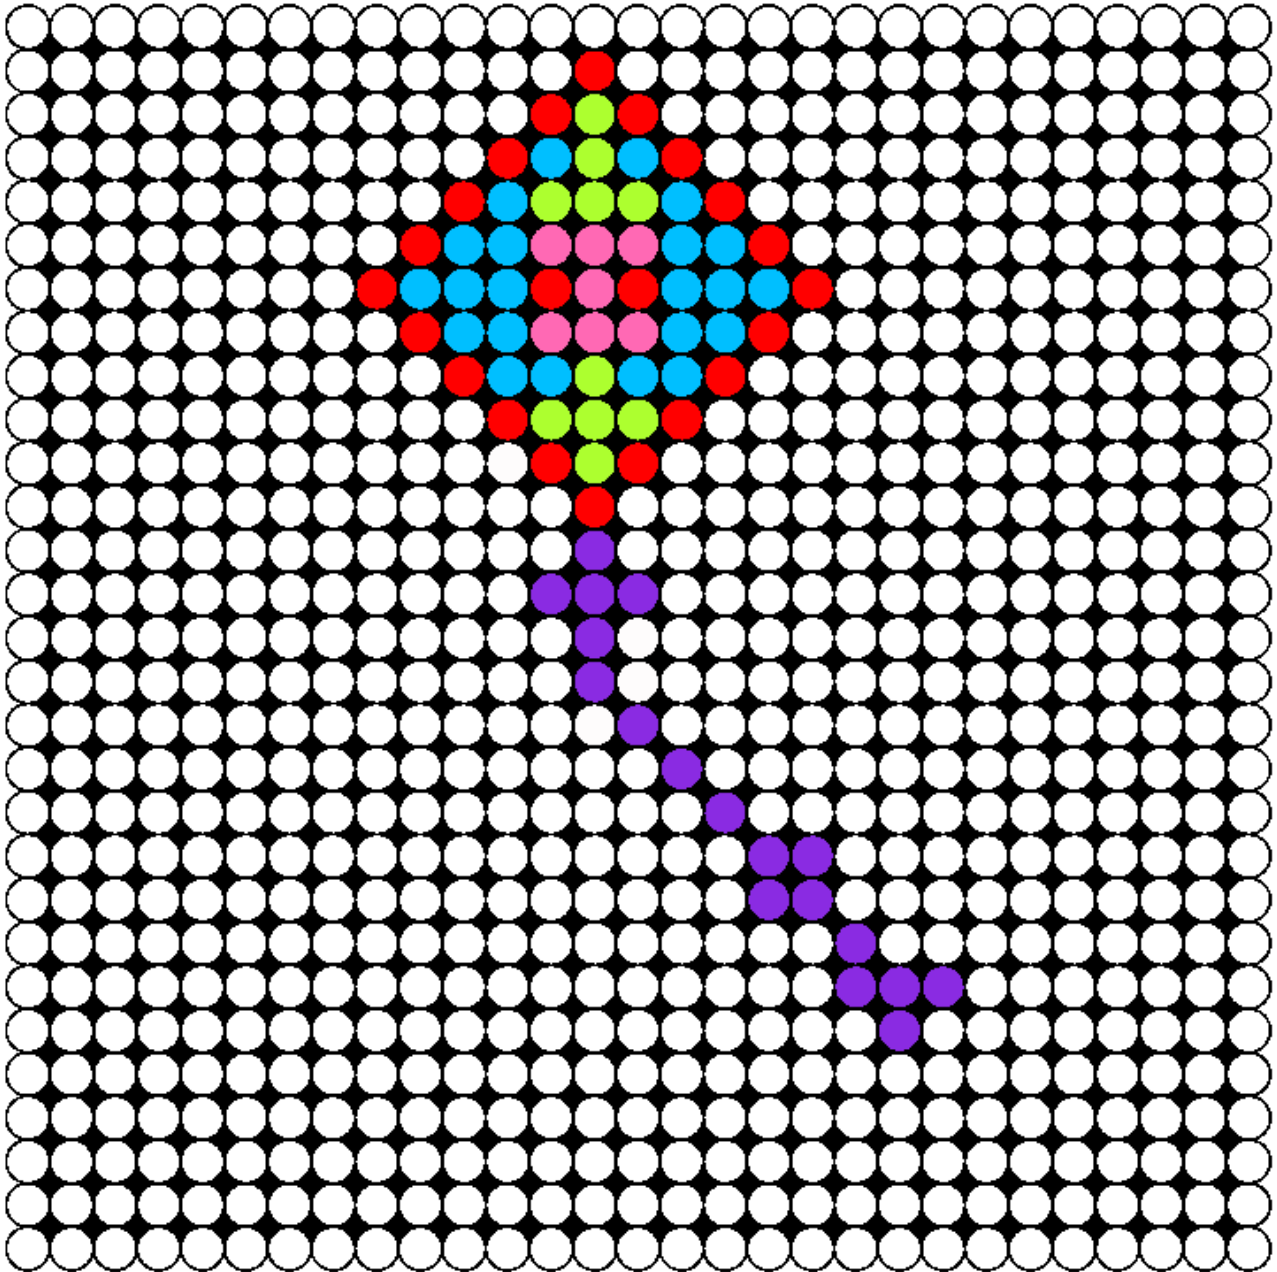

# Kite Kandi Pattern

Created by: knbloves1d

0 columns wide x 0 rows tall

758   22   4   10   22   7   18