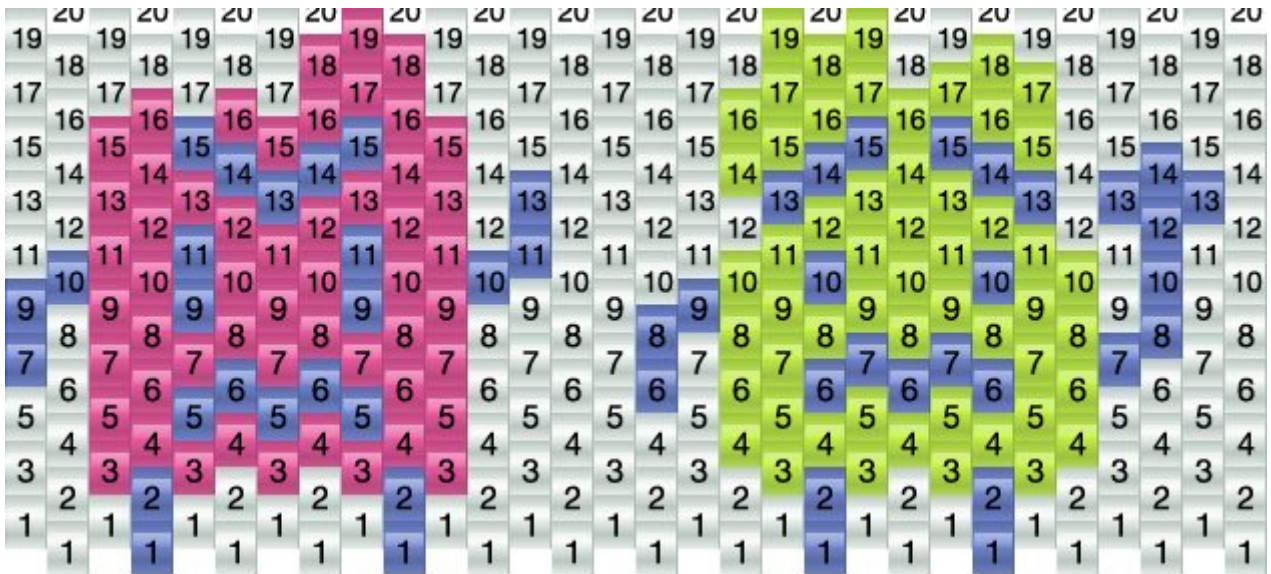

Mooninites Small Kandi Pattern

Created by: Crumpet

30 columns wide x 10 rows tall

142 Dark Blue: 51 Hot Pink: 53 Light green :54