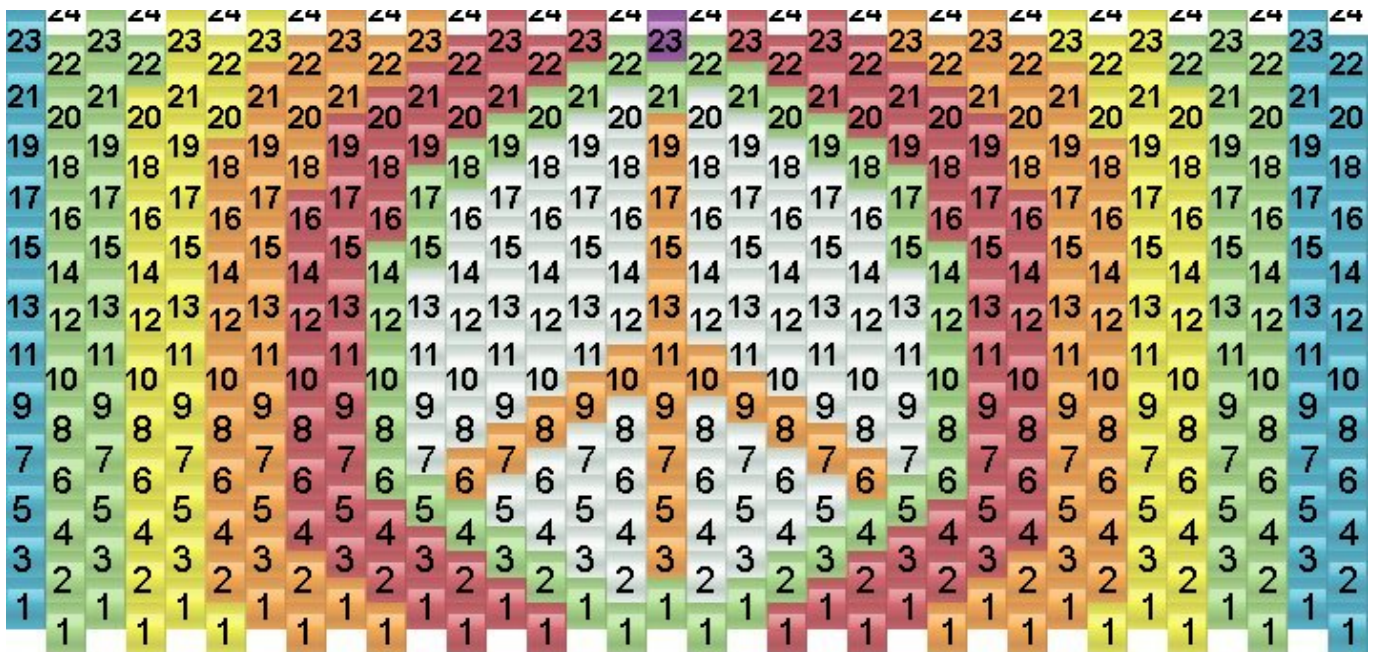

Peace Rainbow Kandi Pattern

Created by: Walnut

34 columns wide x 12 rows tall

Turquoise: 36 Green: 88 Yellow: 54 Orange: 81 Red: 70 78 Ruby: 1