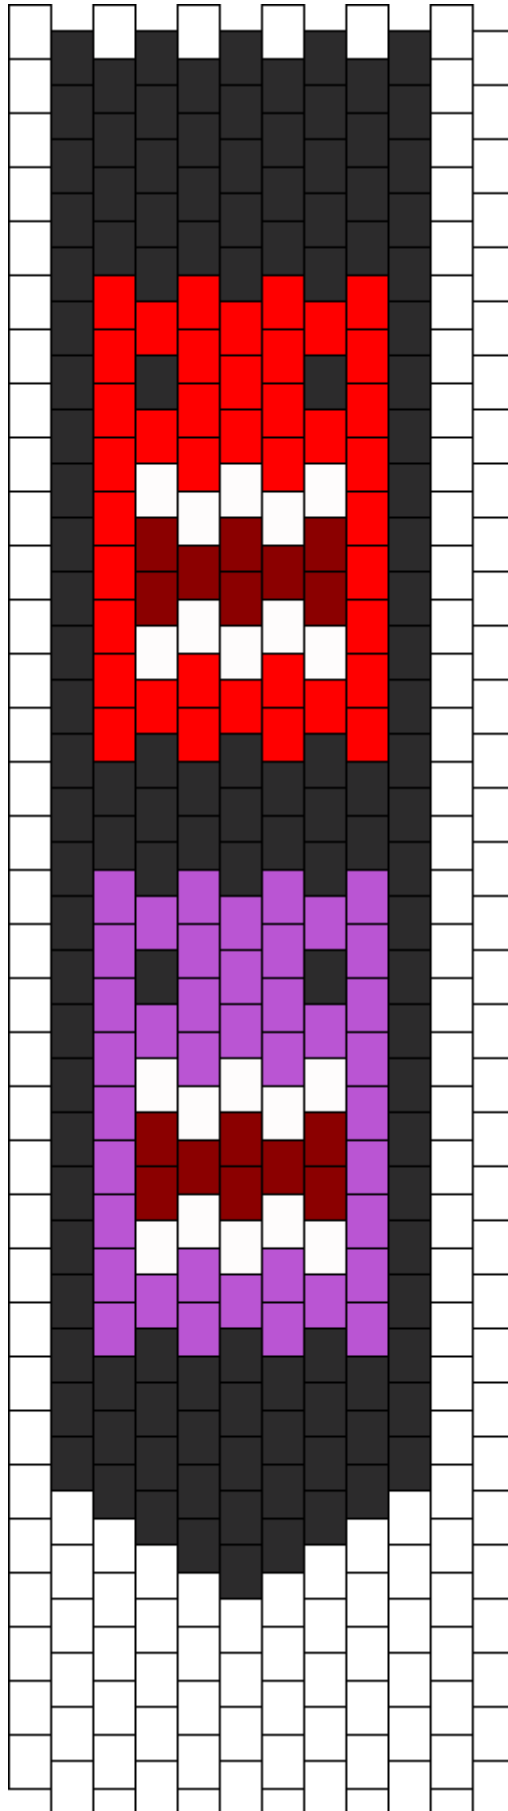

# Kandi Domo Tie Kandi Pattern

Created by: DomoRawrAble123

12 columns wide x 33 rows tall

133	40	20	16	40
-----	----	----	----	----