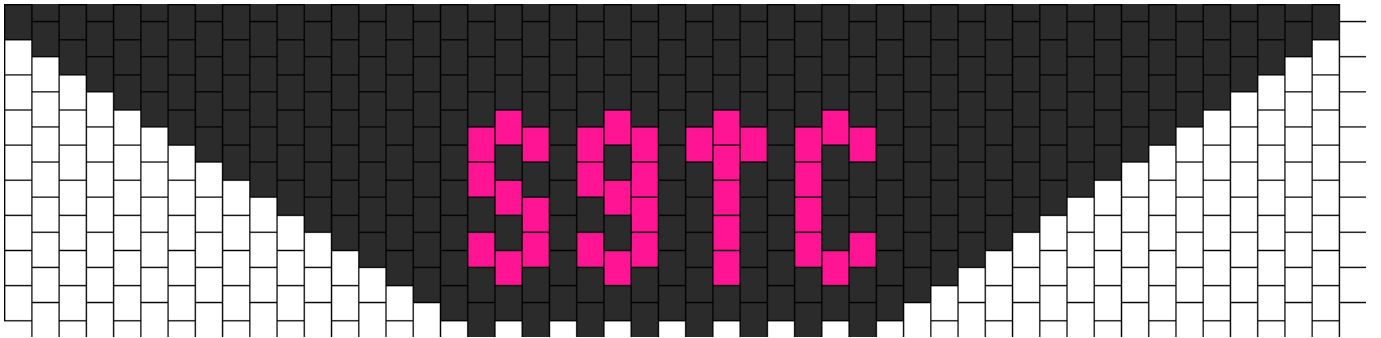

Botdf Bag Flap Kandi Pattern

Created by: milove1

50 columns wide x 9 rows tall

287

34