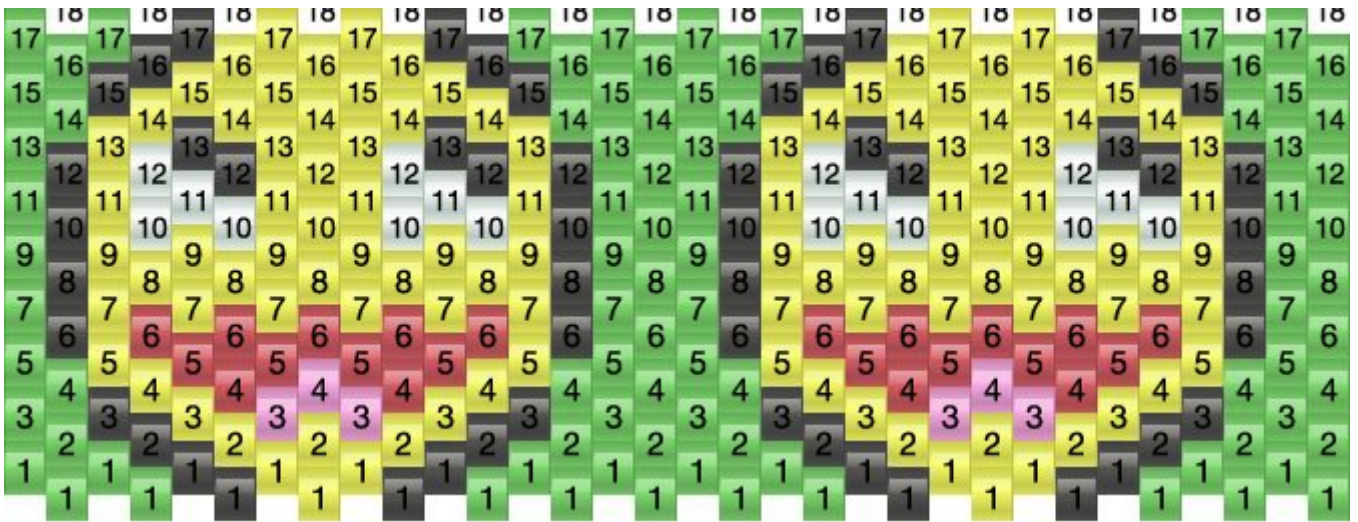

Awesome Smiley Small Kandi Pattern

Created by: Crumpet

32 columns wide x 9 rows tall

Green: 86 Black: 52 Yellow: 106 16 Red: 22 Pink: 6