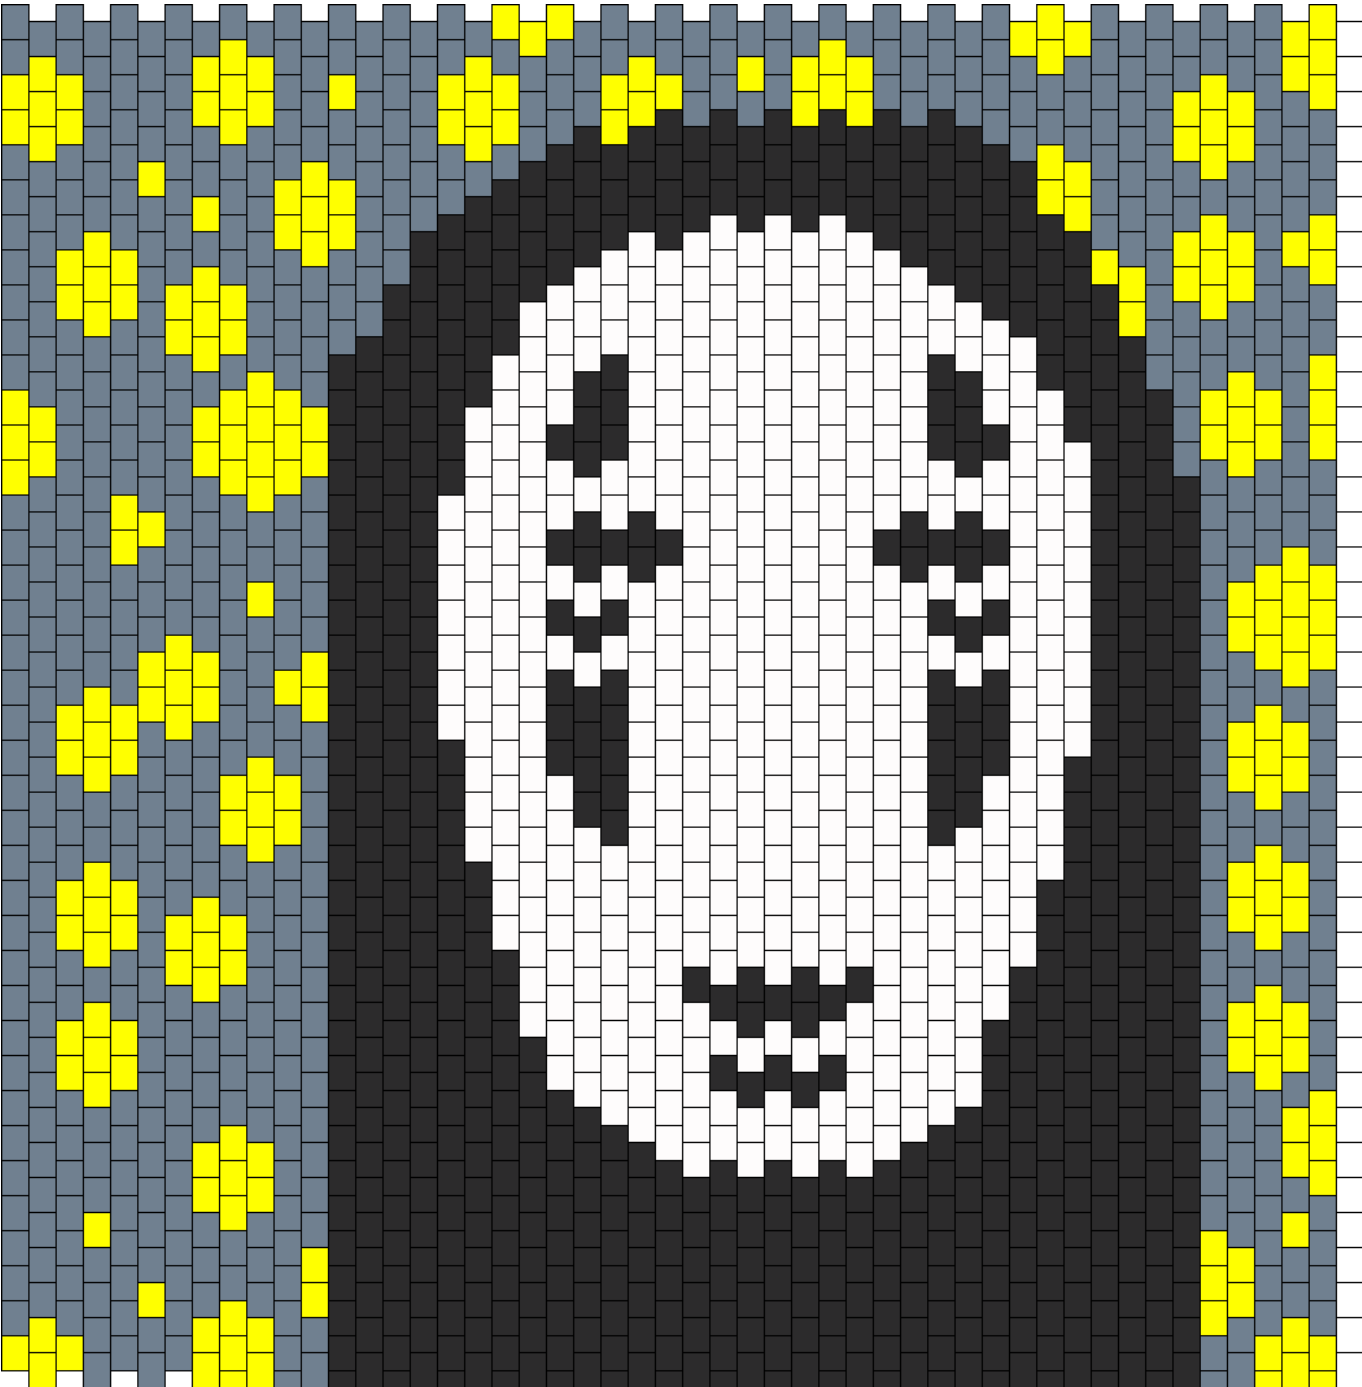

No Face Spirited Away Pannel Kandi Pattern

Created by: rEVOLution
50 columns wide x 39 rows tall

| | | | |
|-----|-----|-----|-----|
| 642 | 458 | 243 | 589 |
|-----|-----|-----|-----|