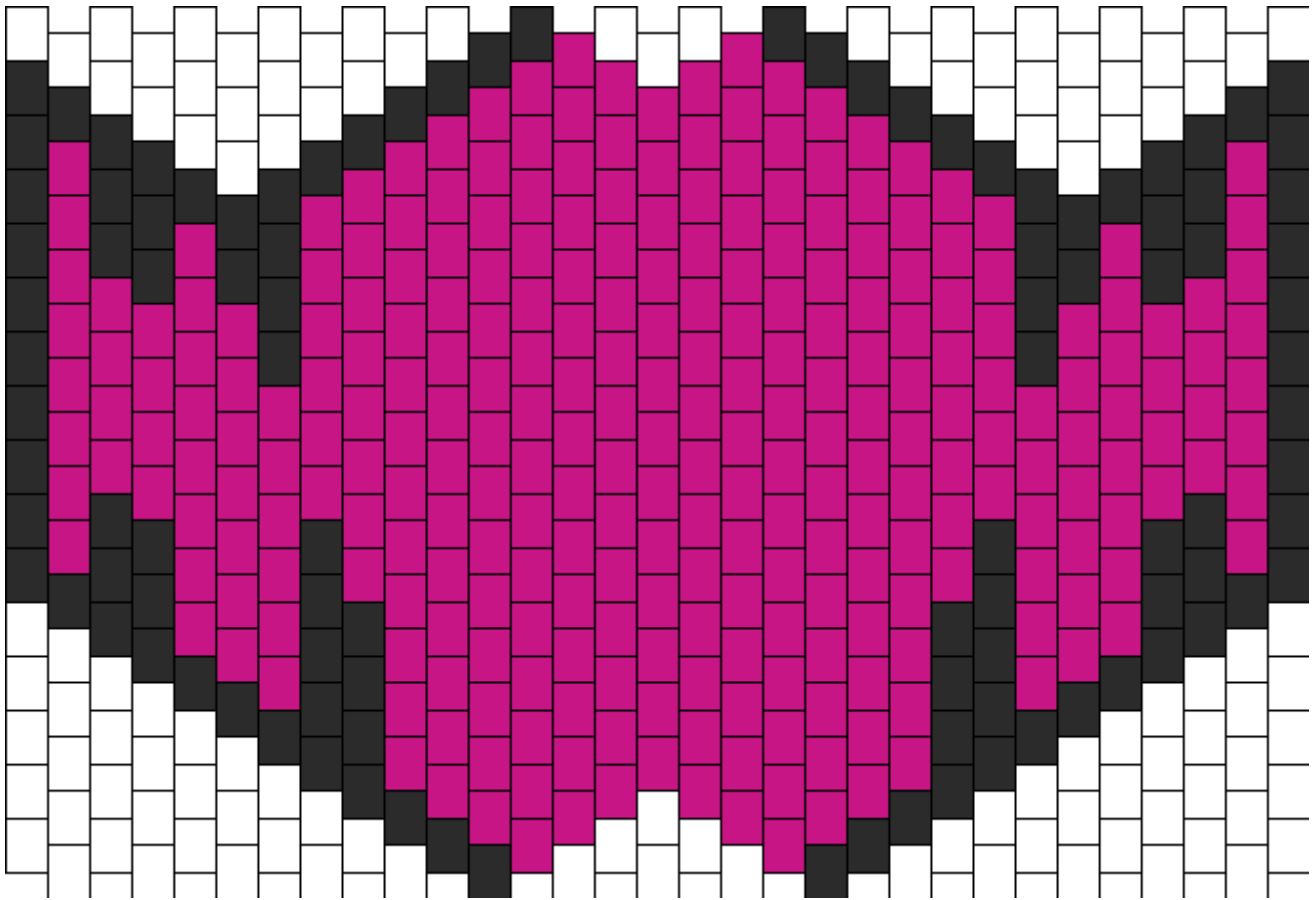

Mileena Mask Kandi Pattern

Created by: CherryMachineGun

31 columns wide x 16 rows tall

104 281