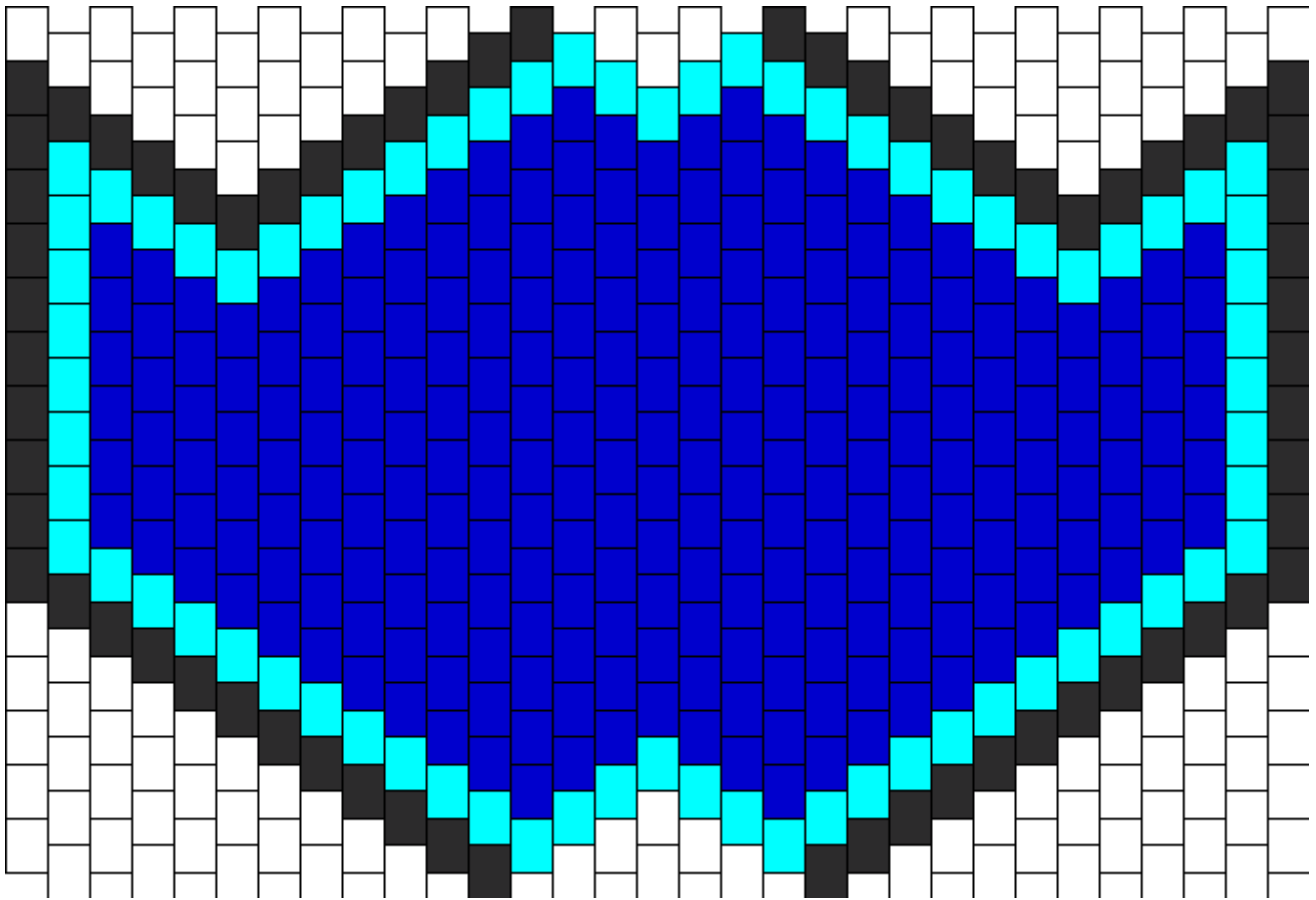

Kitana Mask Kandi Pattern

Created by: CherryMachineGun

31 columns wide x 16 rows tall

66	249	70
----	-----	----