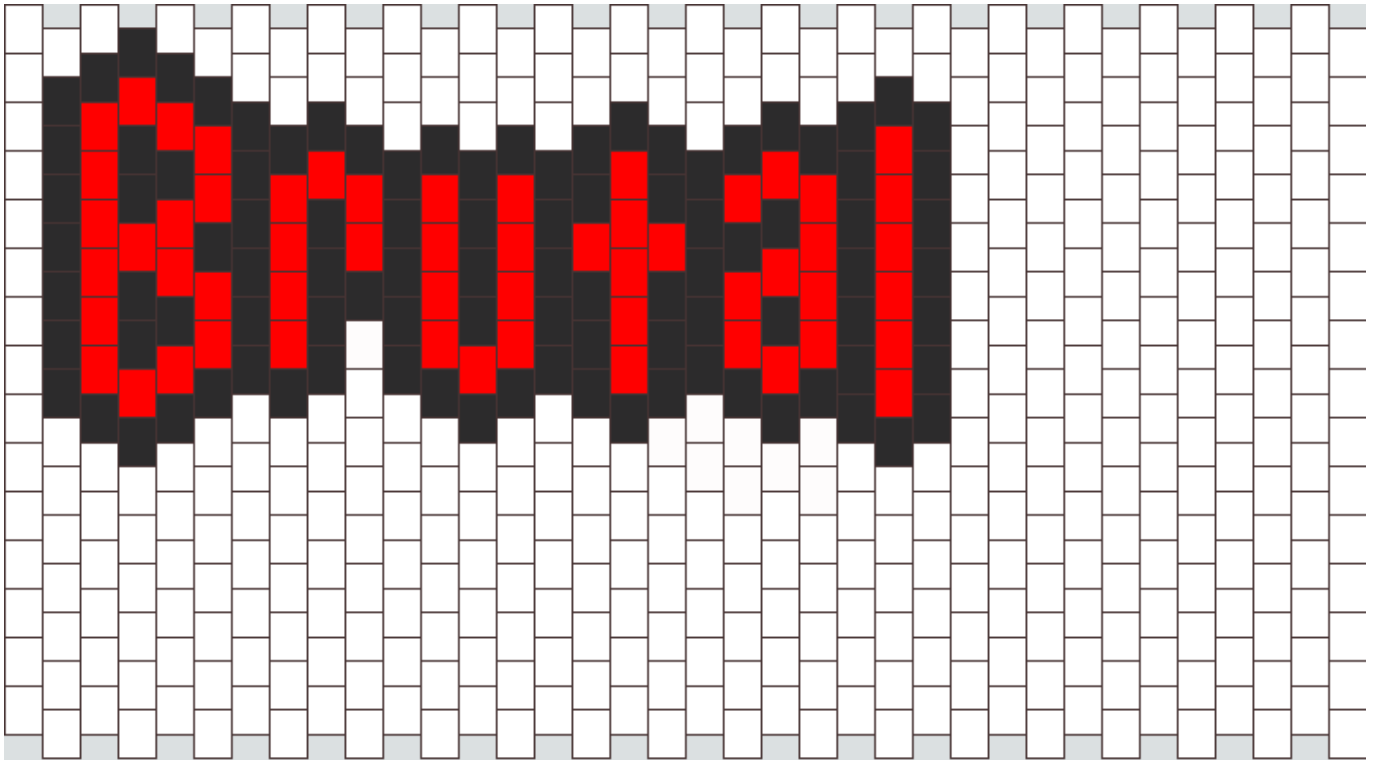

# Brutal Kandi Pattern

Created by: jennifereatscupcakes

36 columns wide x 25 rows tall

56	98	9
----	----	---